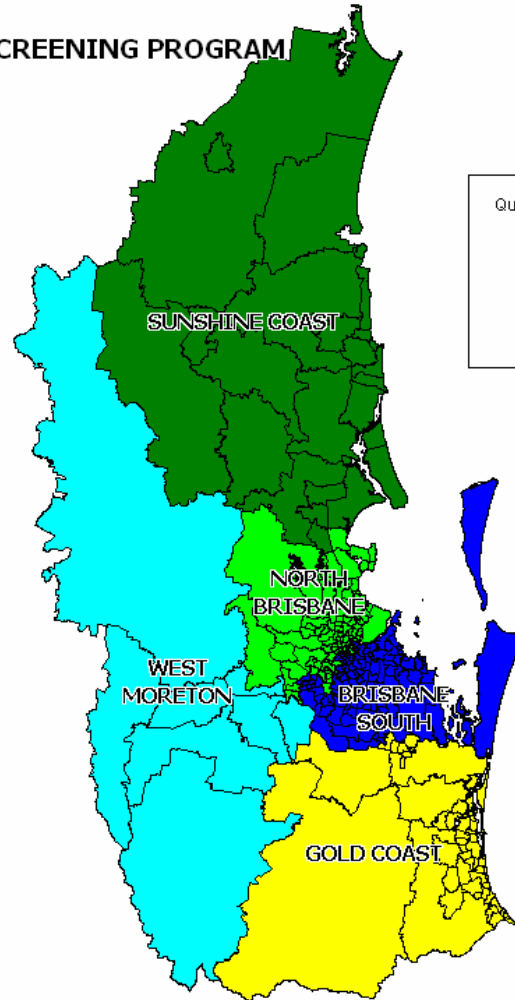

**Queensland Bowel Cancer Screening
Program Catchment Areas**
Source: Cancer Screening Services Unit

Queensland Bowel Cancer Screening Program Catchment Areas

- Bundaberg
- North Brisbane
- Brisbane South
- Cairns
- Gold Coast
- West Moreton
- Mackay
- Sunshine Coast
- Rockhampton
- Townsville
- Toowoomba

SEE SOUTH EAST
QUEENSLAND MAP

QUEENSLAND BOWEL CANCER SCREENING PROGRAM

Queensland Bowel Cancer Screening Program Catchment Areas
(South East Queensland Only)

- North Brisbane
- Brisbane South
- Gold Coast
- West Moreton
- Sunshine Coast