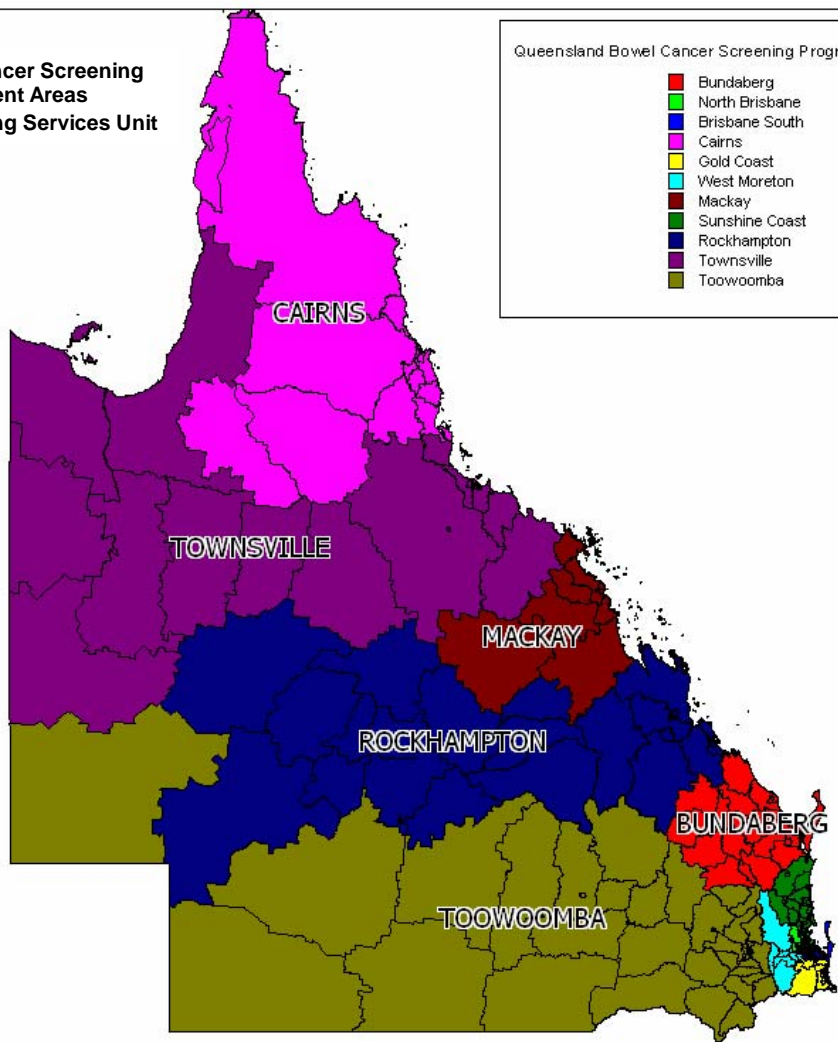

**Queensland Bowel Cancer Screening
Program Catchment Areas**
Source: Cancer Screening Services Unit

Queensland Bowel Cancer Screening Program Catchment Areas

- Bundaberg
- North Brisbane
- Brisbane South
- Cairns
- Gold Coast
- West Moreton
- Mackay
- Sunshine Coast
- Rockhampton
- Townsville
- Toowoomba

SEE SOUTH EAST
QUEENSLAND MAP

QUEENSLAND BOWEL CANCER SCREENING PROGRAM

Queensland Bowel Cancer Screening Program Catchment Areas
(South East Queensland Only)

- North Brisbane
- Brisbane South
- Gold Coast
- West Moreton
- Sunshine Coast