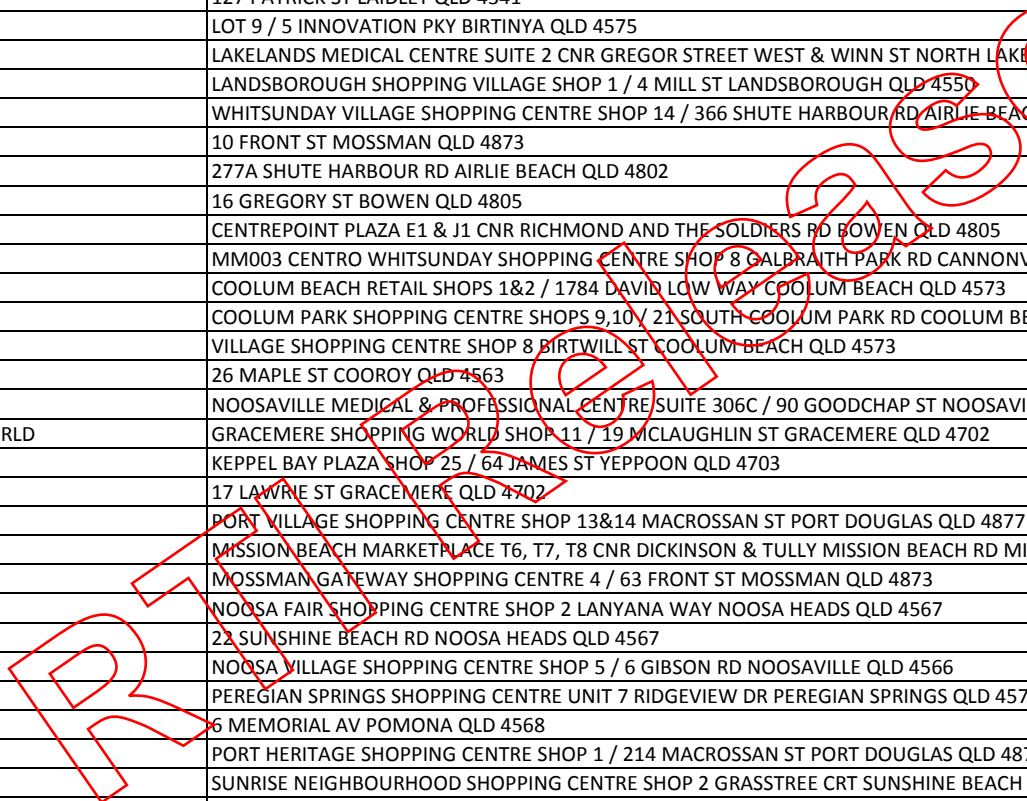

PHARMACY NAME	ADDRESS
KINGSTHORPE PHARMACY	20 NORTH ST KINGSTHORPE QLD 4400
KINGSTON PALMS PHARMACY	CNR KINGSTON & JUER RD KINGSTON QLD 4114
KIRRA BEACH CHEMPRO CHEMIST	KIRRA VILLAGE SHOPS 7&8 / 48 MUSGRAVE ST KIRRA QLD 4225
KRUGER VILLAGE HEALTHCARE PHARMACY	183 KRUGER PDE REDBANK PLAINS QLD 4301
KURANDA DISCOUNT DRUG STORE	5 COONDOO ST KURANDA QLD 4872
LA PHARMACIA IN NOOSA HEADS	1 / 50 RENE ST NOOSAVILLE QLD 4566
LABRADOR PARK PHARMACY	LABRADOR PARK SHOPPING CENTRE SHOP 11&12 / 100 BRISBANE RD LABRADOR QLD 4215
LAIDLEY PHARMACY	127 PATRICK ST LAIDLEY QLD 4341
LAKE KAWANA PHARMACY	LOT 9 / 5 INNOVATION PKY BIRTINYA QLD 4575
LAKELANDS MEDICAL CENTRE PHARMACY	LAKELANDS MEDICAL CENTRE SUITE 2 CNR GREGOR STREET WEST & WINN ST NORTH LAKES QLD 4509
LANDSBOROUGH CHEMIST	LANDSBOROUGH SHOPPING VILLAGE SHOP 1 / 4 MILL ST LANDSBOROUGH QLD 4550
LIVELIFE AIRLIE BEACH DAY & NIGHT CHEMIST	WHITSUNDAY VILLAGE SHOPPING CENTRE SHOP 14 / 366 SHUTE HARBOUR RD AIRLIE BEACH QLD 4802
LIVELIFE ANICHS MOSSMAN PHARMACY	10 FRONT ST MOSSMAN QLD 4873
LIVELIFE PHARMACY AIRLIE BEACH	277A SHUTE HARBOUR RD AIRLIE BEACH QLD 4802
LIVELIFE PHARMACY BOWEN HEALTHCARE	16 GREGORY ST BOWEN QLD 4805
LIVELIFE PHARMACY BOWEN PLAZA	CENTREPOINT PLAZA E1 & J1 CNR RICHMOND AND THE SOLDIERS RD BOWEN QLD 4805
LIVELIFE PHARMACY CANNONVALE	MM003 CENTRO WHITSUNDAY SHOPPING CENTRE SHOP 8 GALBRAITH PARK RD CANNONVALE QLD 4802
LIVELIFE PHARMACY COOLUM BEACH	COOLUM BEACH RETAIL SHOPS 1&2 / 1784 DAVID LOW WAY COOLUM BEACH QLD 4573
LIVELIFE PHARMACY COOLUM PARK	COOLUM PARK SHOPPING CENTRE SHOPS 9,10 / 21 SOUTH COOLUM PARK RD COOLUM BEACH QLD 4573
LIVELIFE PHARMACY COOLUM VILLAGE	VILLAGE SHOPPING CENTRE SHOP 8 BIRTWILL ST COOLUM BEACH QLD 4573
LIVELIFE PHARMACY COOROY	26 MAPLE ST COOROY QLD 4563
LIVELIFE PHARMACY GOODCHAP STREET	NOOSAVILLE MEDICAL & PROFESSIONAL CENTRE SUITE 306C / 90 GOODCHAP ST NOOSAVILLE QLD 4566
LIVELIFE PHARMACY GRACEMERE SHOPPINGWORLD	GRACEMERE SHOPPING WORLD SHOP 11 / 19 MCLAUGHLIN ST GRACEMERE QLD 4702
LIVELIFE PHARMACY KEPPEL BAY PLAZA	KEPPEL BAY PLAZA SHOP 25 / 64 JAMES ST YEPPOON QLD 4703
LIVELIFE PHARMACY LAWRIE STREET	17 LAWRIE ST GRACEMERE QLD 4702
LIVELIFE PHARMACY MACROSSAN STREET	PORT VILLAGE SHOPPING CENTRE SHOP 13&14 MACROSSAN ST PORT DOUGLAS QLD 4877
LIVELIFE PHARMACY MISSION BEACH	MISSION BEACH MARKETPLACE T6, T7, T8 CNR DICKINSON & TULLY MISSION BEACH RD MISSION BEACH QLD 4852
LIVELIFE PHARMACY MOSSMAN	MOSSMAN GATEWAY SHOPPING CENTRE 4 / 63 FRONT ST MOSSMAN QLD 4873
LIVELIFE PHARMACY NOOSA FAIR	NOOSA FAIR SHOPPING CENTRE SHOP 2 LANYANA WAY NOOSA HEADS QLD 4567
LIVELIFE PHARMACY NOOSA JUNCTION	22 SUNSHINE BEACH RD NOOSA HEADS QLD 4567
LIVELIFE PHARMACY NOOSAVILLE	NOOSA VILLAGE SHOPPING CENTRE SHOP 5 / 6 GIBSON RD NOOSAVILLE QLD 4566
LIVELIFE PHARMACY PEREGIAN SPRINGS	PEREGIAN SPRINGS SHOPPING CENTRE UNIT 7 RIDGEVIEW DR PEREGIAN SPRINGS QLD 4573
LIVELIFE PHARMACY POMONA	6 MEMORIAL AV POMONA QLD 4568
LIVELIFE PHARMACY PORT DOUGLAS	PORT HERITAGE SHOPPING CENTRE SHOP 1 / 214 MACROSSAN ST PORT DOUGLAS QLD 4871
LIVELIFE PHARMACY SUNRISE BEACH	SUNRISE NEIGHBOURHOOD SHOPPING CENTRE SHOP 2 GRASSTREE CRT SUNSHINE BEACH QLD 4567
LIVELIFE PHARMACY TEWANTIN	112 POINCIANA AV TEWANTIN QLD 4565
LIVELIFE PHARMACY THE HABITAT	THE HABITAT SHOPPING CENTRE SHOP 1 CNR PORT DOUGLAS RD & CAPT COOK HWY PORT DOUGLAS QLD 4877
LIVELIFE PHARMACY TULLY	8 BUTLER ST TULLY QLD 4854
LIVELIFE PHARMACY YEPPOON CENTRAL	YEPPOON CENTRAL SHOPPING CENTRE SHOPS 8-10 CNR ROCKHAMPTON ROAD & PARK ST YEPPOON QLD 4703
LOCKYER VALLEY PHARMACY	121 SPENCER ST GATTON QLD 4343
LOGAN CENTRAL PLAZA PHARMACY	LOGAN CENTRAL PLAZA SHOPPING CENTRE SHPS 16&43 / 74 WEMBLEY RD LOGAN CENTRAL QLD 4114
LOGAN CITY PHARMACY	LOGAN CITY CENTRE SHOP 64&65 CNR KINGSTON & WEMBLEY RD LOGAN CENTRAL QLD 4114
LOGAN MEDICAL CENTRE PHARMACY	6 / 1 WEMBLEY RD LOGAN CENTRAL QLD 4114