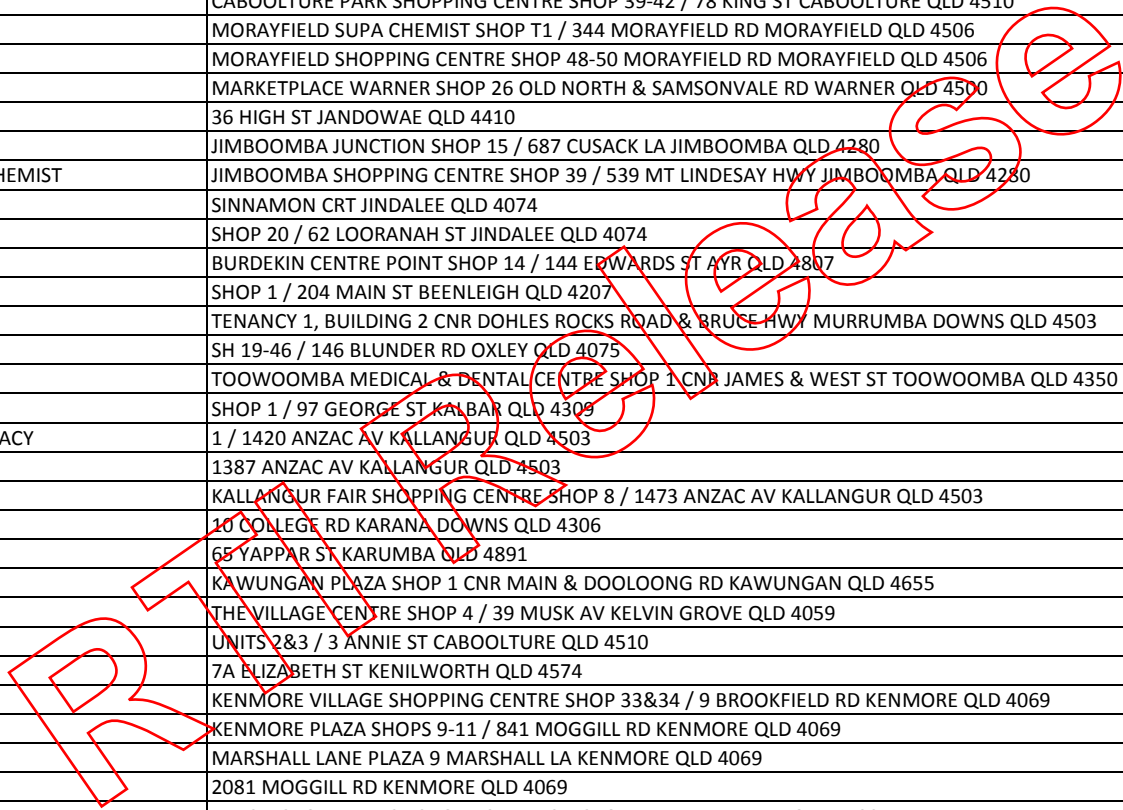

PHARMACY NAME	ADDRESS
INGLEWOOD PHARMACY	74 ALBERT ST INGLEWOOD QLD 4387
INJUNE PHARMACY	2 / 8 SECOND AV INJUNE QLD 4454
INNISFAIL D/N SOUL PATTINSON CHEMIST	73 EDITH ST INNISFAIL QLD 4860
IPSWICH DAY & NIGHT CHEMIST	73 BRISBANE ST IPSWICH QLD 4305
IPSWICH MEDICAL CENTRE DAY & NIGHT CHEMIST	TENANCY 5 / 117 BRISBANE ST IPSWICH QLD 4305
JACARANDA MEDICAL CENTRE PHARMACY	JACARANDA MEDICAL CENTRE 166 JACARANDA AV KINGSTON QLD 4114
JACARE FAMILY PHARMACY	14 BRISBANE ST IPSWICH QLD 4305
JADIN CHEMIST CABOOLTURE	CABOOLTURE PARK SHOPPING CENTRE SHOP 39-42 / 78 KING ST CABOOLTURE QLD 4510
JADIN CHEMIST EXPRESS	MORAYFIELD SUPA CHEMIST SHOP T1 / 344 MORAYFIELD RD MORAYFIELD QLD 4506
JADIN CHEMIST MORAYFIELD	MORAYFIELD SHOPPING CENTRE SHOP 48-50 MORAYFIELD RD MORAYFIELD QLD 4506
JADIN CHEMIST WARNER	MARKETPLACE WARNER SHOP 26 OLD NORTH & SAMSONVALE RD WARNER QLD 4500
JANDOWAE PHARMACY	36 HIGH ST JANDOWAE QLD 4410
JIMBOOMBA AMCAL CHEMPRO CHEMIST	JIMBOOMBA JUNCTION SHOP 15 / 687 CUSACK LA JIMBOOMBA QLD 4280
JIMBOOMBA DAY & NIGHT AMCAL CHEMPRO CHEMIST	JIMBOOMBA SHOPPING CENTRE SHOP 39 / 539 MT LINDESAY HWY JIMBOOMBA QLD 4280
JINDALEE DAY & NIGHT CHEMIST	SINNAMON CRT JINDALEE QLD 4074
JINDALEE DISCOUNT DRUG STORES	SHOP 20 / 62 LOORANAH ST JINDALEE QLD 4074
JULIE'S PHARMACY	BURDEKIN CENTRE POINT SHOP 14 / 144 EDWARDS ST AYR QLD 4807
JUST PHARMACY BEENLEIGH	SHOP 1 / 204 MAIN ST BEENLEIGH QLD 4207
JUST PHARMACY MURRUMBA DOWNS	TENANCY 1, BUILDING 2 CNR DOHLES ROCKS ROAD & BRUCE HWY MURRUMBA DOWNS QLD 4503
JUST PHARMACY OXLEY	SH 19-46 / 146 BLUNDER RD OXLEY QLD 4075
JUST PHARMACY TOOWOOMBA	TOOWOOMBA MEDICAL & DENTAL CENTRE SHOP 1 CNR JAMES & WEST ST TOOWOOMBA QLD 4350
KALBAR PHARMACY	SHOP 1 / 97 GEORGE ST KALBAR QLD 4309
KALLANGUR CHEMPRO COMPOUNDING PHARMACY	1 / 1420 ANZAC AV KALLANGUR QLD 4503
KALLANGUR DAY AND NIGHT PHARMACY	1387 ANZAC AV KALLANGUR QLD 4503
KALLANGUR FAIR PHARMACY	KALLANGUR FAIR SHOPPING CENTRE SHOP 8 / 1473 ANZAC AV KALLANGUR QLD 4503
KARANA DOWNS PHARMACY	10 COLLEGE RD KARANA DOWNS QLD 4306
KARUMBA PHARMACY	65 YAPPAR ST KARUMBA QLD 4891
KAWUNGAN PHARMACY	KAWUNGAN PLAZA SHOP 1 CNR MAIN & DOOLOONG RD KAWUNGAN QLD 4655
KELVIN GROVE PHARMACY	THE VILLAGE CENTRE SHOP 4 / 39 MUSK AV KELVIN GROVE QLD 4059
KEN LAI PHARMACY	UNITS 2&3 / 3 ANNIE ST CABOOLTURE QLD 4510
KENILWORTH PHARMACY	7A ELIZABETH ST KENILWORTH QLD 4574
KENMORE AMCAL PHARMACY	KENMORE VILLAGE SHOPPING CENTRE SHOP 33&34 / 9 BROOKFIELD RD KENMORE QLD 4069
KENMORE DAY & NIGHT PHARMACY	KENMORE PLAZA SHOPS 9-11 / 841 MOGGILL RD KENMORE QLD 4069
KENMORE DISCOUNT DRUG STORE	MARSHALL LANE PLAZA 9 MARSHALL LA KENMORE QLD 4069
KENMORE MEDICAL CENTRE PHARMACY	2081 MOGGILL RD KENMORE QLD 4069
KENSINGTON VILLAGE PHARMACY	KENSINGTON VILLAGE SHOP 16A KENSINGTON WAY BRAY PARK QLD 4500
KEPERRA CHEMMART DAY & NIGHT CHEMIST	THE GREAT WESTERN SUPER CENTRE SHOP 8B / 1028 SAMFORD RD KEPERRA QLD 4054
KEPERRA PHARMACY	15 DALLAS PDE KEPERRA QLD 4054
KEWARRA BEACH PHARMACY	SHOP 10 / 2 COTTESLOE DR KEWARRA BEACH QLD 4879
KILCOY PHARMACY	26 WILLIAM ST KILCOY QLD 4515
KILLARNEY PHARMACY	23 WILLOW ST KILLARNEY QLD 4373
KINGAROY DISCOUNT DRUG STORE	193 KINGAROY ST KINGAROY QLD 4610
KINGAROY PHARMACY	187 KINGAROY ST KINGAROY QLD 4610