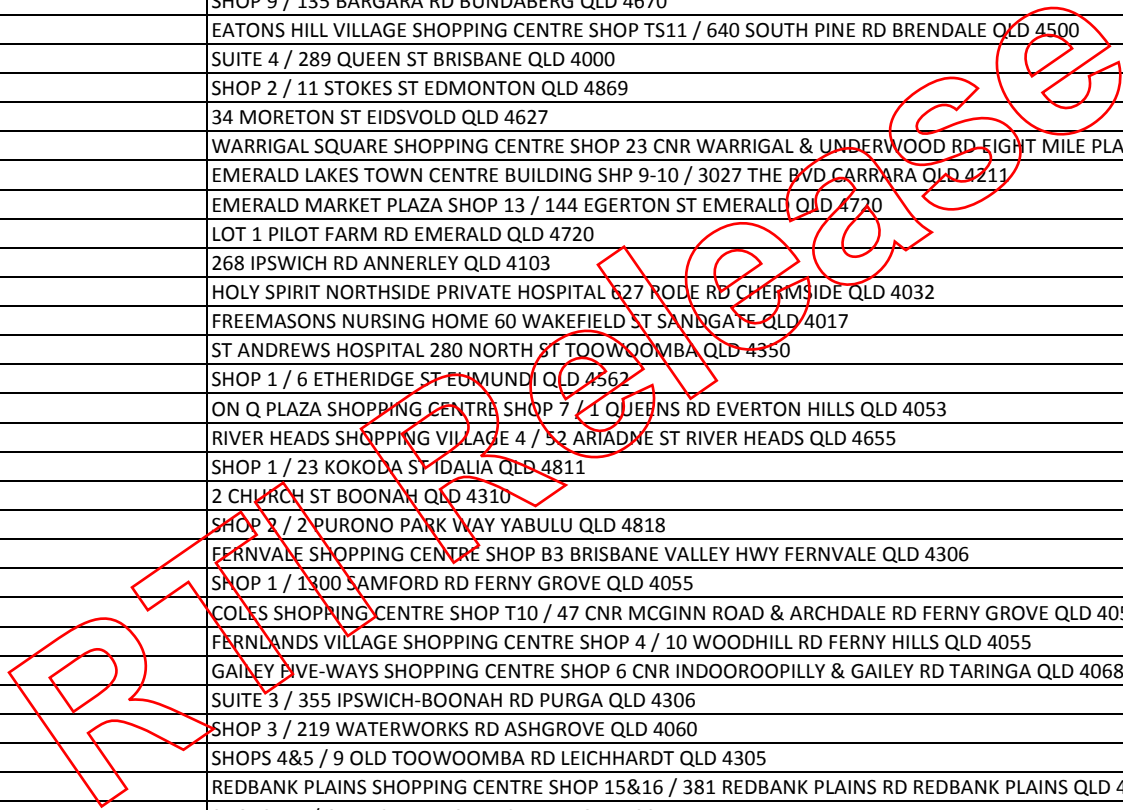

PHARMACY NAME	ADDRESS
DUTY OF CARE CHEMIST	SHOP 1 / 153 HAMILTON RD WAVELL HEIGHTS QLD 4012
DYSART COMMUNITY PHARMACY	GARDEN PLAZA SHOPPING CENTRE SHOP 12 SHANNON CRS DYSART QLD 4745
EAGLE HEIGHTS PHARMACY	EAGLE HEIGHTS SHOPPING VILLAGE LOT 1 / 13 SOUTHPORT AV EAGLE HEIGHTS QLD 4271
EAGLE JUNCTION PHARMACY	BONNEY PLACE SHOP 5B / 318 JUNCTION RD CLAYFIELD QLD 4011
EAGLE STREET PHARMACY	GROUND FLOOR, CENTRAL PLAZA 3 70 EAGLE ST BRISBANE QLD 4000
EAGLEBY AMCAL CHEMPRO CHEMIST	EAGLEBY PLAZA SHOP 13&14 RIVERHILL & FRYAR RD EAGLEBY QLD 4207
EAST BRISBANE PHARMACY	SHOP 5 / 33 LYTTON RD EAST BRISBANE QLD 4169
EASTSIDE PHARMACY	SHOP 9 / 135 BARGARA RD BUNDABERG QLD 4670
EATONS HILL DISCOUNT DRUG STORE	EATONS HILL VILLAGE SHOPPING CENTRE SHOP TS11 / 640 SOUTH PINE RD BRENDALE QLD 4500
ECOPHARMACY CBD	SUITE 4 / 289 QUEEN ST BRISBANE QLD 4000
EDMONTON PHARMACY	SHOP 2 / 11 STOKES ST EDMONTON QLD 4869
EIDSVOLD COMMUNITY PHARMACY	34 MORETON ST EIDSVOLD QLD 4627
EIGHT MILE PLAINS DISCOUNT DRUG STORE	WARRIGAL SQUARE SHOPPING CENTRE SHOP 23 CNR WARRIGAL & UNDERWOOD RD EIGHT MILE PLAINS QLD 4113
EMERALD LAKES PHARMACY	EMERALD LAKES TOWN CENTRE BUILDING SHP 9-10 / 3027 THE BVD CARRARA QLD 4211
EMERALD PLAZA PHARMACY	EMERALD MARKET PLAZA SHOP 13 / 144 EGERTON ST EMERALD QLD 4720
EMERALD SUPERCLINIC PHARMACY	LOT 1 PILOT FARM RD EMERALD QLD 4720
EPIC PHARMACY GREENSLOPES	268 IPSWICH RD ANNERLEY QLD 4103
EPIC PHARMACY NORTHSIDE	HOLY SPIRIT NORTHSIDE PRIVATE HOSPITAL 627 RODE RD CHERMSIDE QLD 4032
EPIC PHARMACY SANDGATE	FREEMASONS NURSING HOME 60 WAKEFIELD ST SANDGATE QLD 4017
EPIC PHARMACY TOOWOOMBA	ST ANDREWS HOSPITAL 280 NORTH ST TOOWOOMBA QLD 4350
EUMUNDI VILLAGE PHARMACY	SHOP 1 / 6 ETHERIDGE ST EUMUNDI QLD 4562
EVERTON HILLS PHARMACY	ON Q PLAZA SHOPPING CENTRE SHOP 7 / 1 QUEENS RD EVERTON HILLS QLD 4053
EXL RX PHARMACY	RIVER HEADS SHOPPING VILLAGE 4 / 52 ARIADNE ST RIVER HEADS QLD 4655
FAIRFIELD WATERS CHEMART PHARMACY	SHOP 1 / 23 KOKODA ST IDALIA QLD 4811
FASSIFERN PHARMACY	2 CHURCH ST BOONAH QLD 4310
FERLAZZOS BLUEWATER PHARMACY	SHOP 2 / 2 PURONO PARK WAY YABULU QLD 4818
FERNVALE DISCOUNT DRUG STORE	FERNVALE SHOPPING CENTRE SHOP B3 BRISBANE VALLEY HWY FERNVALE QLD 4306
FERNY GROVE DISCOUNT DRUG STORE	SHOP 1 / 1300 SAMFORD RD FERNY GROVE QLD 4055
FERNY GROVE FAMILY CHEMIST	COLES SHOPPING CENTRE SHOP T10 / 47 CNR MCGINN ROAD & ARCHDALE RD FERNY GROVE QLD 4055
FERNY HILLS PHARMACY	FERNLANDS VILLAGE SHOPPING CENTRE SHOP 4 / 10 WOODHILL RD FERNY HILLS QLD 4055
FIVEWAYS PHARMACY TARINGA	GAILEY FIVE-WAYS SHOPPING CENTRE SHOP 6 CNR INDOOROOPIILLY & GAILEY RD TARINGA QLD 4068
FLINDERS PEAK MEDICAL CENTRE PHARMACY	SUITE 3 / 355 IPSWICH-BOONAH RD PURGA QLD 4306
FOCAL DISCOUNT PHARMACY	SHOP 3 / 219 WATERWORKS RD ASHGROVE QLD 4060
FOOTE'S PHARMACY LEICHHARDT	SHOPS 4&5 / 9 OLD TOOWOOMBA RD LEICHHARDT QLD 4305
FOOTE'S PHARMACY REDBANK PLAINS	REDBANK PLAINS SHOPPING CENTRE SHOP 15&16 / 381 REDBANK PLAINS RD REDBANK PLAINS QLD 4301
FOOTE'S RACEVIEW PHARMACY	SHOPS 1-4 / 64 RACEVIEW ST RACEVIEW QLD 4305
FOREST LAKE DISCOUNT DRUG STORE	FOREST FAIR SHOPPING CENTRE SHOPS 4&5 / 120 WOOGAROO ST FOREST LAKE QLD 4078
FORREST BEACH PHARMACY	SHOP 3 / 14 LEICHHARDT ST ALLINGHAM QLD 4850
FRENCHS FOREST PHARMACY	FRENCHS FOREST SHOPPING CENTRE 86 BEEVILLE RD PETRIE QLD 4502
FRIENDLY CARE PHARMACY - BOOVAL	UFS MEDICAL CENTRE 42 STATION RD BOOVAL QLD 4304
FRIENDLY CARE PHARMACY - IPSWICH	WEST MORETON CLINIC 13 BELL ST IPSWICH QLD 4305
FRIENDLY CARE PHARMACY - JACOBS WELL	SHOPS 1&2A / 1162 PIMPAMA-JACOBS WELL RD JACOBS WELL QLD 4208
FRIENDLY CARE PHARMACY - SANDGATE	BON ACCORD CENTRE HANCOCK ST SANDGATE QLD 4017