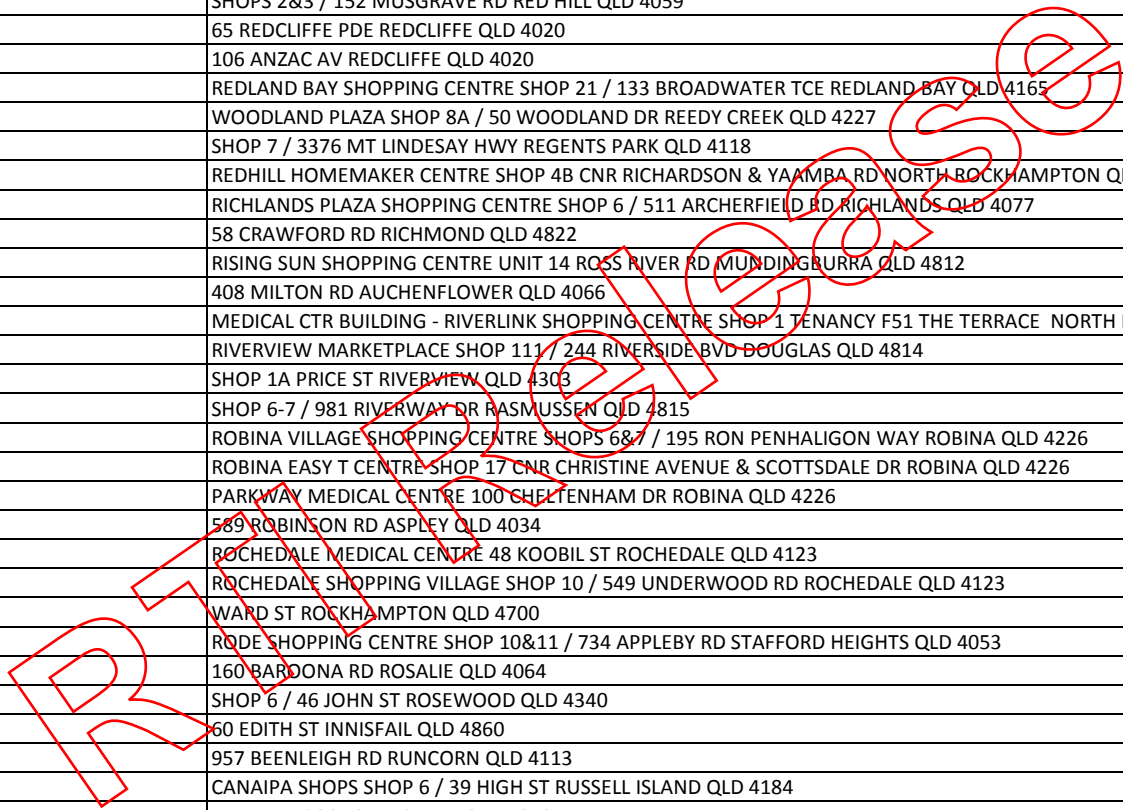

PHARMACY NAME	ADDRESS
RAMSAY PHARMACY JOHN FLYNN PRIVATE HOSPITAL	JOHN FLYNN MEDICAL CENTRE INLAND DR TUGUN QLD 4224
RAMSAY PHARMACY SUNSHINE COAST UNI HOSPITAL	3 DOHERTY ST BIRTINYA QLD 4575
RAMSAY PHARMACY WHITE HILL	CENTRO WHITE HILL SHOPS 6&7 / 25 SAMUEL ST CAMP HILL QLD 4152
RAMSAY PHARMACY WISHART	WISHART SHOPPING VILLAGE 590 MT GRAVATT - CAPALABA RD WISHART QLD 4122
RANGE PHARMACY	RANGE SHOPPING CENTRE SHOP 30-32 / 11 JAMES ST TOOWOOMBA QLD 4350
RAVENSHOE PHARMACY	GRIGG ST RAVENSHOE QLD 4888
RED APPLE CHEMIST	SYDNEY ST MARKETS SHOP 10 / 85 SYDNEY ST MACKAY QLD 4740
RED HILL D & N PHARMACY	SHOPS 2&3 / 152 MUSGRAVE RD RED HILL QLD 4059
REDCLIFFE DISCOUNT DRUG STORE	65 REDCLIFFE PDE REDCLIFFE QLD 4020
REDCLIFFE SUPERCLINIC PHARMACY	106 ANZAC AV REDCLIFFE QLD 4020
REDLAND BAY PHARMACY	REDLAND BAY SHOPPING CENTRE SHOP 21 / 133 BROADWATER TCE REDLAND BAY QLD 4165
REEDY CREEK PHARMACY	WOODLAND PLAZA SHOP 8A / 50 WOODLAND DR REEDY CREEK QLD 4227
REGENTS PARK PHARMACY	SHOP 7 / 3376 MT LINDESAY HWY REGENTS PARK QLD 4118
RICHARDSON ROAD DISCOUNT DRUG STORE	REDHILL HOMEMAKER CENTRE SHOP 4B CNR RICHARDSON & YAAMBRA RD NORTH ROCKHAMPTON QLD 4701
RICHLANDS PHARMASAVE PHARMACY	RICHLANDS PLAZA SHOPPING CENTRE SHOP 6 / 511 ARCHERFIELD RD RICHLANDS QLD 4077
RICHMOND MEDICAL CENTRE PHARMACY	58 CRAWFORD RD RICHMOND QLD 4822
RISING SUN PHARMACY	RISING SUN SHOPPING CENTRE UNIT 14 ROSS RIVER RD MUNDINGBURRA QLD 4812
RIVERCITY PHARMACY	408 MILTON RD AUCHENFLOWER QLD 4066
RIVERLINK MEDICAL CENTRE PHARMACY	MEDICAL CTR BUILDING - RIVERLINK SHOPPING CENTRE SHOP 1 TENANCY F51 THE TERRACE NORTH IPSWICH QLD 4305
RIVERSIDE GARDENS PHARMACY	RIVERVIEW MARKETPLACE SHOP 111 / 244 RIVERSIDE BVD DOUGLAS QLD 4814
RIVERVIEW PRESCRIPTION CENTRE	SHOP 1A PRICE ST RIVERVIEW QLD 4303
RIVERWAY PHARMACY	SHOP 6-7 / 981 RIVERWAY DR RASMUSSEN QLD 4815
ROBINA DISCOUNT DRUG STORE	ROBINA VILLAGE SHOPPING CENTRE SHOPS 6&7 / 195 RON PENHALIGON WAY ROBINA QLD 4226
ROBINA EASY T AMCAL CHEMIST	ROBINA EASY T CENTRE SHOP 17 CNR CHRISTINE AVENUE & SCOTTSDALE DR ROBINA QLD 4226
ROBINA PARKWAY AMCAL CHEMPRO CHEMIST	PARKWAY MEDICAL CENTRE 100 CHELTENHAM DR ROBINA QLD 4226
ROBINSON ROAD DAY & NIGHT PHARMACY	589 ROBINSON RD ASPLEY QLD 4034
ROCHEDALE PRESCRIPTION CENTRE	ROCHEDALE MEDICAL CENTRE 48 KOOBIL ST ROCHEDALE QLD 4123
ROCHEDALE PRICELINE PHARMACY	ROCHEDALE SHOPPING VILLAGE SHOP 10 / 549 UNDERWOOD RD ROCHEDALE QLD 4123
ROCKHAMPTON MATER HOSPITAL PHARMACY	WARD ST ROCKHAMPTON QLD 4700
RODE PHARMACY	RODE SHOPPING CENTRE SHOP 10&11 / 734 APPLEBY RD STAFFORD HEIGHTS QLD 4053
ROSALIE VILLAGE PHARMACY	160 BARBONA RD ROSALIE QLD 4064
ROSEWOOD PHARMACY	SHOP 6 / 46 JOHN ST ROSEWOOD QLD 4340
ROTHNIE'S PHARMACY	60 EDITH ST INNISFAIL QLD 4860
RUNCORN DISCOUNT CHEMIST	957 BEENLEIGH RD RUNCORN QLD 4113
RUSSELL ISLAND PHARMACY	CANAIPA SHOPS SHOP 6 / 39 HIGH ST RUSSELL ISLAND QLD 4184
SADLEIRS PHARMACY	1 LANNERCOST ST INGHAM QLD 4850
SALISBURY PHARMACY	SHOP 4 / 272 LILLIAN AV SALISBURY QLD 4107
SAMIOS PHARMACY	SHOPS 5&6 / 565 BEENLEIGH RD SUNNYBANK HILLS QLD 4109
SANCTUARY COVE PHARMACY	BUILDING 05E A MASTHEAD WAY HOPE ISLAND QLD 4212
SANDGATE PHARMACY	SHOP 12 / 115 BRIGHTON RD SANDGATE QLD 4017
SARINA BEACH DISCOUNT DRUG STORE	SARINA BEACH RD SHOPPING CENTRE UNIT 17 SARINA BEACH RD SARINA QLD 4737
SCARBOROUGH BEACH PHARMACY	97 LANDSBOROUGH AV SCARBOROUGH QLD 4020
SCARNESS BEACHSIDE PHARMACY	347 THE ESPLANADE SCARNESS QLD 4655