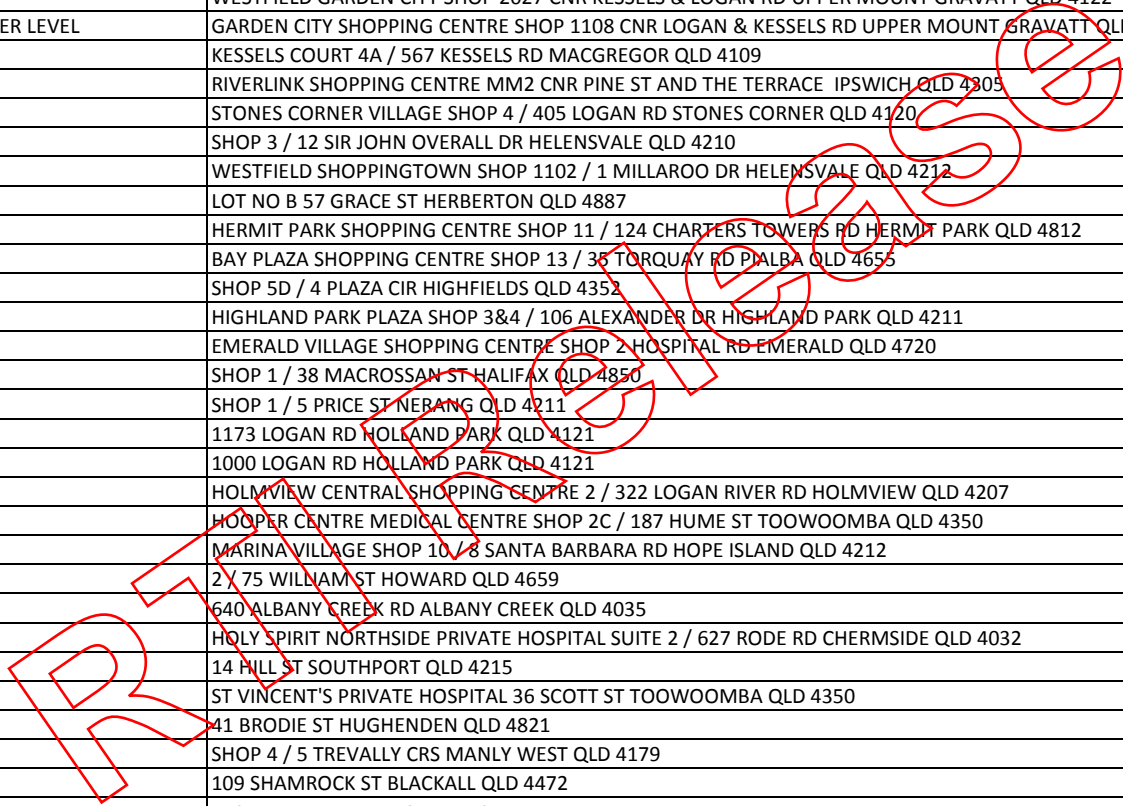

PHARMACY NAME	ADDRESS
HEALTHSAVE EVERTON PARK PHARMACY	729 STAFFORD RD EVERTON PARK QLD 4053
HEALTHSAVE NORMAN PARK CHEMIST	154 BENNETTS RD NORMAN PARK QLD 4170
HEALTHSAVE PHARMACY PEBBLE BEACH	THE VILLAGE SHOP 5 & 6 / 204 BESTMANN RD E SANDSTONE POINT QLD 4511
HEALTHSAVE WYNNUM WEST PHARMACY	WYNNUM WEST SHOPPING CENTRE SHOP 8 / 15 RANDALL RD WYNNUM WEST QLD 4178
HEALTHY PHARMACY CALOUNDRA	2 CALOUNDRA RD CALOUNDRA QLD 4551
HEALTHYWORLD PHARMACY CHERMSIDE	WESTFIELD SHOPPING TOWN SH 127-130 GYMPIE HAMILTON RD CHERMSIDE QLD 4032
HEALTHYWORLD PHARMACY CHERMSIDE NO 2	WESTFIELD CHERMSIDE SH 334&336 CNR GYMPIE & HAMILTON RD CHERMSIDE QLD 4032
HEALTHYWORLD PHARMACY GARDEN CITY	WESTFIELD GARDEN CITY SHOP 2027 CNR KESSELS & LOGAN RD UPPER MOUNT GRAVATT QLD 4122
HEALTHYWORLD PHARMACY GARDEN CITY LOWER LEVEL	GARDEN CITY SHOPPING CENTRE SHOP 1108 CNR LOGAN & KESSELS RD UPPER MOUNT GRAVATT QLD 4122
HEALTHYWORLD PHARMACY KESSELS COURT	KESSELS COURT 4A / 567 KESSELS RD MACGREGOR QLD 4109
HEALTHYWORLD PHARMACY RIVERLINK	RIVERLINK SHOPPING CENTRE MM2 CNR PINE ST AND THE TERRACE IPSWICH QLD 4305
HEALTHYWORLD PHARMACY STONES CORNER	STONES CORNER VILLAGE SHOP 4 / 405 LOGAN RD STONES CORNER QLD 4120
HELENSVALE AMCAL CHEMPRO CHEMIST	SHOP 3 / 12 SIR JOHN OVERALL DR HELENSVALE QLD 4210
HELENSVALE PRICELINE PHARMACY	WESTFIELD SHOPPINGTOWN SHOP 1102 / 1 MILLAROO DR HELENSVALE QLD 4212
HERBERTON PHARMACY	LOT NO B 57 GRACE ST HERBERTON QLD 4887
HERMIT PARK SHOPPING CENTRE PHARMACY	HERMIT PARK SHOPPING CENTRE SHOP 11 / 124 CHARTERS TOWERS RD HERMIT PARK QLD 4812
HERVEY BAY FRIENDLIES	BAY PLAZA SHOPPING CENTRE SHOP 13 / 35 TORQUAY RD PIALBA QLD 4655
HIGHFIELDS DISCOUNT DRUG STORE	SHOP 5D / 4 PLAZA CIR HIGHFIELDS QLD 4352
HIGHLAND PARK CHEMPRO CHEMIST	HIGHLAND PARK PLAZA SHOP 3&4 / 106 ALEXANDER DR HIGHLAND PARK QLD 4211
HIGHLANDS PHARMACY	EMERALD VILLAGE SHOPPING CENTRE SHOP 2 HOSPITAL RD EMERALD QLD 4720
HINCHINBROOK COMMUNITY PHARMACY	SHOP 1 / 38 MACROSSAN ST HALIFAX QLD 4850
HINTERLAND DAY AND NIGHT PHARMACY	SHOP 1 / 5 PRICE ST NERANG QLD 4211
HOLLAND PARK CHEMPRO CHEMIST	1173 LOGAN RD HOLLAND PARK QLD 4121
HOLLAND PARK WEST CHEMPRO CHEMIST	1000 LOGAN RD HOLLAND PARK QLD 4121
HOLMVIEW CENTRAL PHARMACY	HOLMVIEW CENTRAL SHOPPING CENTRE 2 / 322 LOGAN RIVER RD HOLMVIEW QLD 4207
HOOPER CENTRE PHARMACY	HOOPER CENTRE MEDICAL CENTRE SHOP 2C / 187 HUME ST TOOWOOMBA QLD 4350
HOPE ISLAND AMCAL CHEMPRO PHARMACY	MARINA VILLAGE SHOP 10 / 8 SANTA BARBARA RD HOPE ISLAND QLD 4212
HOWARD PHARMACY	2 / 75 WILLIAM ST HOWARD QLD 4659
HPS PHARMACIES ALBANY CREEK	640 ALBANY CREEK RD ALBANY CREEK QLD 4035
HPS PHARMACIES CHERMSIDE	HOLY SPIRIT NORTHSIDE PRIVATE HOSPITAL SUITE 2 / 627 RODE RD CHERMSIDE QLD 4032
HPS PHARMACIES GOLD COAST	14 HILL ST SOUTHPORT QLD 4215
HPS PHARMACIES TOOWOOMBA	ST VINCENT'S PRIVATE HOSPITAL 36 SCOTT ST TOOWOOMBA QLD 4350
HUGHENDEN PHARMACY	41 BRODIE ST HUGHENDEN QLD 4821
I-CARE PHARMACY	SHOP 4 / 5 TREVALLY CRS MANLY WEST QLD 4179
IAN KINSEY OUTBACK CHEMIST	109 SHAMROCK ST BLACKALL QLD 4472
IMBIL DISPENSARY	118 YABBA RD IMBIL QLD 4570
INALA AMCAL CHEMPRO CHEMIST	INALA CIVIC CENTRE KITTYHAWK AV INALA QLD 4077
INALA DAY & NIGHT PHARMACY	141 BIOTA ST INALA QLD 4077
INALA PLAZA CHEMPRO CHEMIST	INALA TOWN CENTRE SHOP 52 / 156 INALA AV INALA QLD 4077
INDOOROPILLY D&N PHARMACY	INDOOROPILLY D & N MEDICAL CENTRE SHOP 1 / 66 STATION RD INDOOROPILLY QLD 4068
INFINITY PHARMACY LOGANHOLME	HYPERDOME SHOPPING CENTRE BRYANTS RD LOGANHOLME QLD 4129
INFINITY PHARMACY WAMURAN	WAMURAN MARKETS SHOP 3 / 1110 D'AGUILAR HWY WAMURAN QLD 4512
INGHAM PLAZA PHARMACY	HINCHINBROOK CENTRAL SHOP 7 / 92 HERBERT ST INGHAM QLD 4850