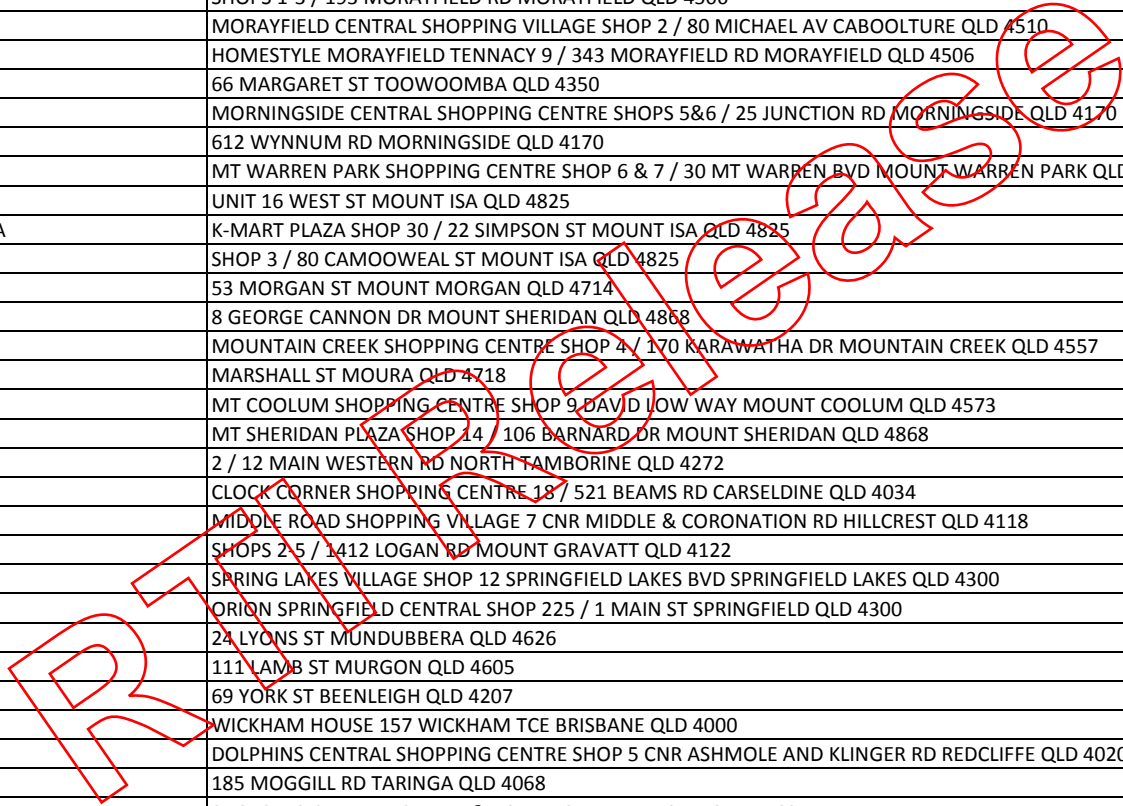

PHARMACY NAME	ADDRESS
MONTVILLE PHARMACY	MONTVILLE SHOPPING SQUARE 170 MAIN ST MONTVILLE QLD 4560
MOOLOOLABA BEACH PHARMACY	9 & 10 / 77 THE ESPLANADE MOOLOOLABA QLD 4557
MOOLOOLABA PHARMACY	MOOLOOLABA SHOP 1 / 15 VENNING ST MOOLOOLABA QLD 4557
MOOLOOLAH VALLEY PHARMACY	9 BRAY ROAD ST MOOLOOLAH QLD 4553
MOORE PARK BEACH PHARMACY	9 / 2 MURDOCHS RD MOORE PARK BEACH QLD 4670
MOOROOKA DISCOUNT DRUG STORE	SHOP 2 / 116 BEAUDESERT RD MOOROOKA QLD 4105
MORAYFIELD CENTRE PHARMACY	MORAYFIELD SHOPPING CENTRE SHOP 89 / 165 MORAYFIELD RD MORAYFIELD QLD 4506
MORAYFIELD DAY AND NIGHT PHARMACY	SHOPS 1-3 / 193 MORAYFIELD RD MORAYFIELD QLD 4506
MORAYFIELD DISCOUNT DRUG STORE	MORAYFIELD CENTRAL SHOPPING VILLAGE SHOP 2 / 80 MICHAEL AV CABOOLTURE QLD 4510
MORAYFIELD LATE NIGHT CHEMIST	HOMESTYLE MORAYFIELD TENNACY 9 / 343 MORAYFIELD RD MORAYFIELD QLD 4506
MORETON AND COOTE CHEMIST	66 MARGARET ST TOOWOOMBA QLD 4350
MORNINGSIDE CENTRAL PHARMACY	MORNINGSIDE CENTRAL SHOPPING CENTRE SHOPS 5&6 / 25 JUNCTION RD MORNINGSIDE QLD 4170
MORNINGSIDE CHEMPRO CHEMIST	612 WYNNUM RD MORNINGSIDE QLD 4170
MOUNT WARREN PARK CHEMPRO CHEMIST	MT WARREN PARK SHOPPING CENTRE SHOP 6 & 7 / 30 MT WARREN BVD MOUNT WARREN PARK QLD 4207
MOUNT ISA CENTRAL PHARMACY	UNIT 16 WEST ST MOUNT ISA QLD 4825
MOUNT ISA CENTRAL PHARMACY K-MART PLAZA	K-MART PLAZA SHOP 30 / 22 SIMPSON ST MOUNT ISA QLD 4825
MOUNT ISA PHARMACY FIRST	SHOP 3 / 80 CAMOOWEAL ST MOUNT ISA QLD 4825
MOUNT MORGAN PHARMACY	53 MORGAN ST MOUNT MORGAN QLD 4714
MOUNT SHERIDAN PHARMACY	8 GEORGE CANNON DR MOUNT SHERIDAN QLD 4868
MOUNTAIN CREEK CHEMMART PHARMACY	MOUNTAIN CREEK SHOPPING CENTRE SHOP 4 / 170 KARAWATHA DR MOUNTAIN CREEK QLD 4557
MOURA PHARMACY	MARSHALL ST MOURA QLD 4718
MT COOLUM PHARMACY	MT COOLUM SHOPPING CENTRE SHOP 9 DAVID LOW WAY MOUNT COOLUM QLD 4573
MT SHERIDAN PLAZA PHARMACY	MT SHERIDAN PLAZA SHOP 14 / 106 BARNARD DR MOUNT SHERIDAN QLD 4868
MT TAMBORINE PHARMACY	2 / 12 MAIN WESTERN RD NORTH TAMBORINE QLD 4272
MULLEIN PHARMACY CARSELDINE	CLOCK CORNER SHOPPING CENTRE 18 / 521 BEAMS RD CARSELDINE QLD 4034
MULLEIN PHARMACY HILLCREST	MIDDLE ROAD SHOPPING VILLAGE 7 CNR MIDDLE & CORONATION RD HILLCREST QLD 4118
MULLEIN PHARMACY MT GRAVATT	SHOPS 2/5 / 1412 LOGAN RD MOUNT GRAVATT QLD 4122
MULLEIN PHARMACY SPRINGFIELD LAKES	SPRING LAKES VILLAGE SHOP 12 SPRINGFIELD LAKES BVD SPRINGFIELD LAKES QLD 4300
MULLEIN PHARMACY SPRINGFIELD ORION	ORION SPRINGFIELD CENTRAL SHOP 225 / 1 MAIN ST SPRINGFIELD QLD 4300
MUNDUBBERA GUARDIAN PHARMACY	24 LYONS ST MUNDUBBERA QLD 4626
MURGON PHARMACY	111 LAMB ST MURGON QLD 4605
MURPHY'S HEALTH CARE PHARMACY	69 YORK ST BEENLEIGH QLD 4207
MY LIFE MY HEALTH COMPOUNDING	WICKHAM HOUSE 157 WICKHAM TCE BRISBANE QLD 4000
MY PHARMACY REDCLIFFE	DOLPHINS CENTRAL SHOPPING CENTRE SHOP 5 CNR ASHMOLE AND KLINGER RD REDCLIFFE QLD 4020
MY SKIN PHARMACY	185 MOGGILL RD TARINGA QLD 4068
NAMBOUR DAY & NIGHT FRIENDLIES PHARMACY	SHOPS 5-8 CNR ANN STREET & PORTERS LA NAMBOUR QLD 4560
NAMBOUR PLAZA AMCAL PHARMACY	PLAZA SHOPPING CENTRE ANN ST NAMBOUR QLD 4560
NANANGO DISCOUNT DRUG STORE	58 FITZROY ST NANANGO QLD 4615
NANANGO PHARMACY	86 DRAYTON ST NANANGO QLD 4615
NASHVILLE PHARMACY	159 NATHAN ST BRIGHTON QLD 4017
NERANG CENTRE PHARMACY	EARLE PLAZA SHOP G4 CNR PRICE AND WHITE ST NERANG QLD 4211
NERANG DAY & NIGHT CHEMIST	43 STATION ST NERANG QLD 4211
NERANG FAIR AMCAL CHEMIST	NERANG FAIR SHOP 9 NERANG BEAUDESERT RD NERANG QLD 4211