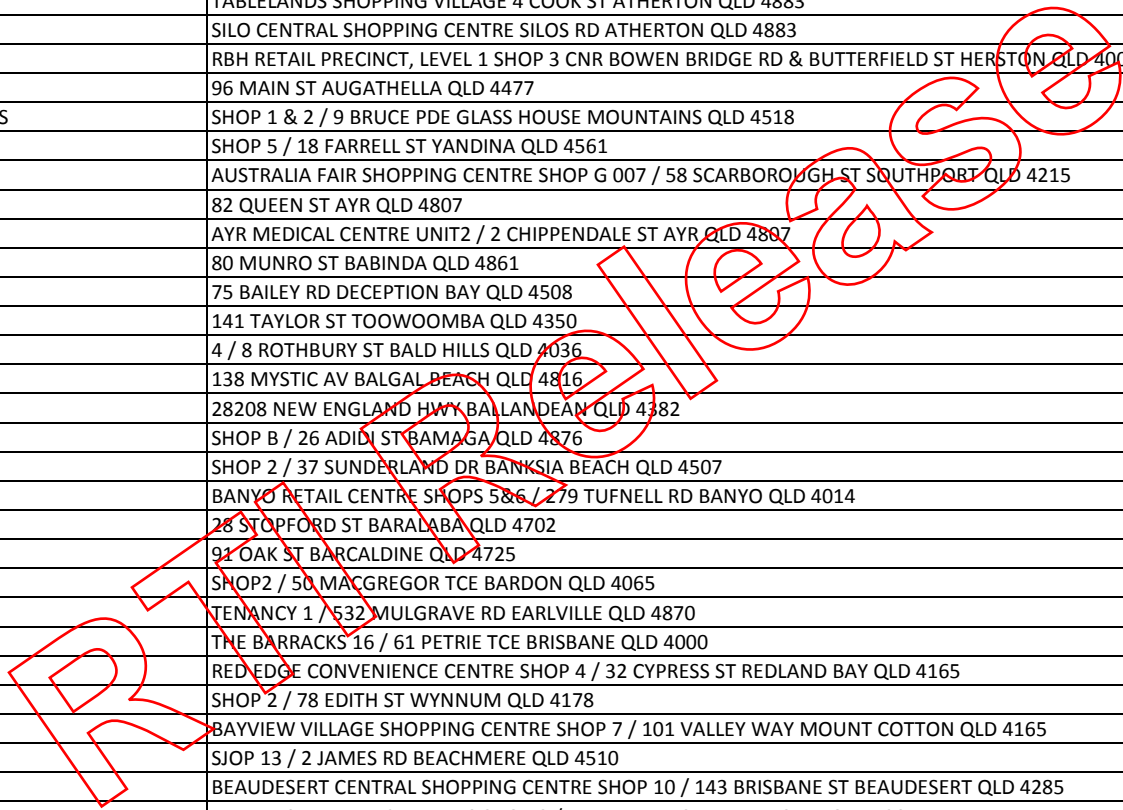

PHARMACY NAME	ADDRESS
ARNDALE PHARMACY	ARNDALE SHOPPING CENTRE SHOP 22 / 27 CINDERELLA DR SPRINGWOOD QLD 4127
ASCOT DISCOUNT DRUG STORE	SHOP 1 / 77 RACECOURSE RD ASCOT QLD 4007
ASHGROVE VILLAGE PHARMACY	SHOP 12 / 17 STEWART RD ASHGROVE QLD 4060
ASHGROVE WEST PHARMACY	SHOP 9-10 / 486 WATERWORKS RD ASHGROVE QLD 4060
ASHMORE CITY AMCAL CHEMPRO CHEMIST	ASHMORE CITY SHOPPING CENTRE SHOP 13C CNR CURRUMBURRA & NERANG RD ASHMORE QLD 4214
ASHMORE PLAZA CHEMPRO CHEMIST	ASHMORE PLAZA UNIT 44 COTLEW ST ASHMORE QLD 4214
ASPLEY DAY AND NIGHT PHARMACY	SHOPS 2&3 / 1368 GYMPIE RD ASPLEY QLD 4034
ATHERTON AMCAL CHEMIST	TABLELANDS SHOPPING VILLAGE 4 COOK ST ATHERTON QLD 4883
ATHERTON DISCOUNT DRUG STORE	SILO CENTRAL SHOPPING CENTRE SILOS RD ATHERTON QLD 4883
ATRIUM PLAZA PHARMACY	RBH RETAIL PRECINCT, LEVEL 1 SHOP 3 CNR BOWEN BRIDGE RD & BUTTERFIELD ST HERSTON QLD 4006
AUGATHELLA PHARMACY	96 MAIN ST AUGATHELLA QLD 4477
AUSCARE PHARMACY GLASS HOUSE MOUNTAINS	SHOP 1 & 2 / 9 BRUCE PDE GLASS HOUSE MOUNTAINS QLD 4518
AUSCARE PHARMACY YANDINA	SHOP 5 / 18 FARRELL ST YANDINA QLD 4561
AUSTRALIA FAIR AMCAL CHEMPRO CHEMIST	AUSTRALIA FAIR SHOPPING CENTRE SHOP G 007 / 58 SCARBOROUGH ST SOUTHPORT QLD 4215
AYR AMCAL CHEMIST	82 QUEEN ST AYR QLD 4807
AYR FRIENDLY SOCIETY PHARMACY	AYR MEDICAL CENTRE UNIT2 / 2 CHIPPENDALE ST AYR QLD 4807
BABINDA PHARMACY	80 MUNRO ST BABINDA QLD 4861
BAILEY ROAD MEDICAL CENTRE PHY	75 BAILEY RD DECEPTION BAY QLD 4508
BAKERS PHARMACY	141 TAYLOR ST TOOWOOMBA QLD 4350
BALD HILLS PHARMACY	4 / 8 ROTHBURY ST BALD HILLS QLD 4036
BALGAL BEACH PHARMACY	138 MYSTIC AV BALGAL BEACH QLD 4816
BALLANDEAN PHARMACY	28208 NEW ENGLAND HWY BALLANDEAN QLD 4382
BAMAGA PHARMACY	SHOP B / 26 ADIDI ST BAMAGA QLD 4876
BANKSIA BEACH DISCOUNT DRUG STORE	SHOP 2 / 37 SUNDERLAND DR BANKSIA BEACH QLD 4507
BANYO PHARMACY	BANYO RETAIL CENTRE SHOPS 5&6 / 279 TUFNELL RD BANYO QLD 4014
BARALABA PHARMACY	28 STOPFORD ST BARALABA QLD 4702
BARCALDINE PHARMACY	91 OAK ST BARCALDINE QLD 4725
BARDON PHARMACY	SHOP2 / 50 MACGREGOR TCE BARDON QLD 4065
BARR ST DISCOUNT DRUG STORE	TENANCY 1 / 532 MULGRAVE RD EARLVILLE QLD 4870
BARRACKS PHARMACY	THE BARRACKS 16 / 61 PETRIE TCE BRISBANE QLD 4000
BAYSIDE COMMUNITY PHARMACY	RED EDGE CONVENIENCE CENTRE SHOP 4 / 32 CYPRESS ST REDLAND BAY QLD 4165
BAYSIDE PHARMACY GROUP	SHOP 2 / 78 EDITH ST WYNNUM QLD 4178
BAYVIEW PHARMACY	BAYVIEW VILLAGE SHOPPING CENTRE SHOP 7 / 101 VALLEY WAY MOUNT COTTON QLD 4165
BEACHMERE VILLAGE PHARMACY	SHOP 13 / 2 JAMES RD BEACHMERE QLD 4510
BEAUDESERT CENTRAL SHAY'S PHARMACY	BEAUDESERT CENTRAL SHOPPING CENTRE SHOP 10 / 143 BRISBANE ST BEAUDESERT QLD 4285
BEAUDESERT MEDICAL CENTRE PHARMACY	BEAUDESERT MEDICAL UNITS SHOP 8 / 47 WILLIAM ST BEAUDESERT QLD 4285
BEENLEIGH COMPLETE DISCOUNT CHEMIST	TENANCY 3 / 54 GEORGE ST BEENLEIGH QLD 4207
BEENLEIGH DISCOUNT DRUG STORE	THE MALL BEENLEIGH SHOPS 2&5 MAIN ST BEENLEIGH QLD 4207
BEENLEIGH HEALTH SOLUTIONS PHARMACY	BEENLEIGH FAMILY PRACTICE 9 JAMES ST BEENLEIGH QLD 4207
BEERWAH AMCAL PHARMACY	BEERWAH MARKETPLACE SHOP 17 PEACHESTER RD BEERWAH QLD 4519
BEERWAH MEDICAL CENTRE PHARMACY	1B / 74 SIMPSON ST BEERWAH QLD 4519
BELGIAN GARDENS PHARMACY	47 BUNDOCK ST BELGIAN GARDENS QLD 4810
BELLVISTA PHARMACY	BELLVISTA MARKET PLACE TENANCY 4 / 2 RAWSON ST CALOUNDRA QLD 4551