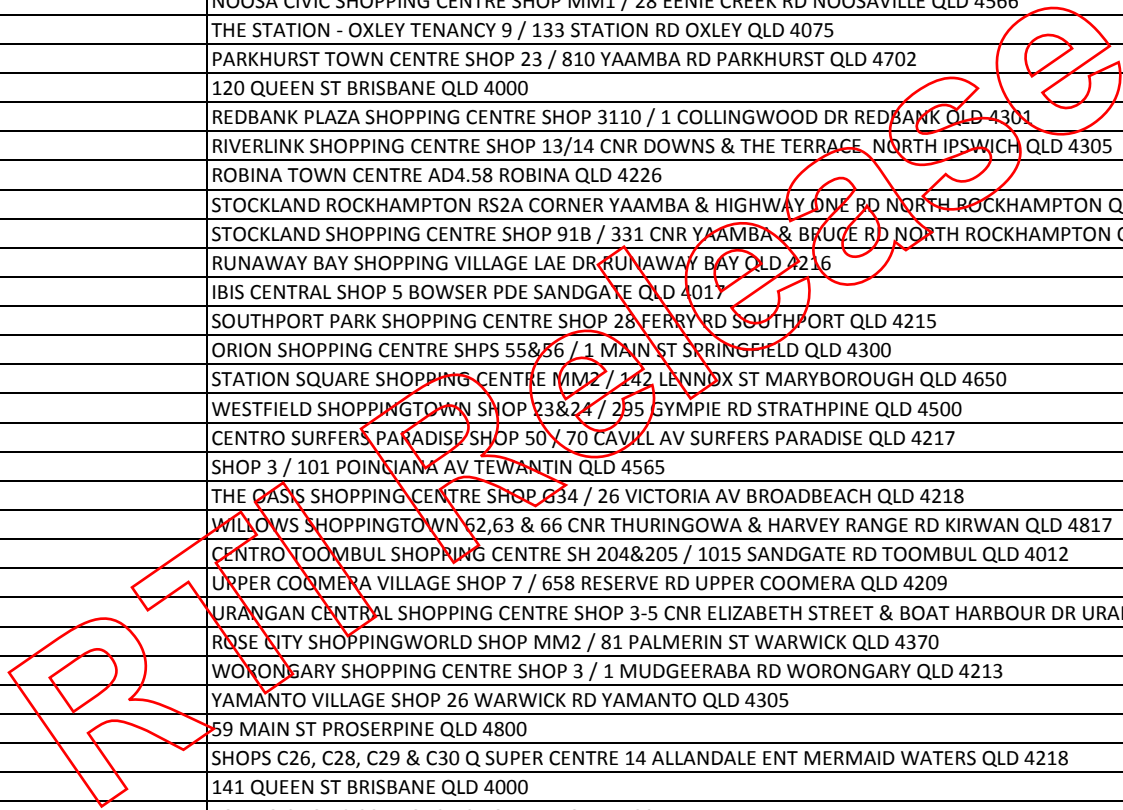

PHARMACY NAME	ADDRESS
PRICELINE PHARMACY JAMES STREET	TENANCY 2 / 6 JAMES ST FORTITUDE VALLEY QLD 4006
PRICELINE PHARMACY KIN KORA	PHILIP ST GLADSTONE QLD 4680
PRICELINE PHARMACY KIPPA-RING	KIPPA-RING VILLAGE S/C SHOP G30 / 284 ANZAC AV KIPPA-RING QLD 4021
PRICELINE PHARMACY MACARTHUR CENTRAL	LOWER GROUND FLOOR MACARTHUR CENTRAL SHOP 1A CNR QUEEN, EDWARD & ELIZABETH ST BRISBANE QLD 4000
PRICELINE PHARMACY MAREEBA	139 BYRNES ST MAREEBA QLD 4880
PRICELINE PHARMACY MORANBAH FAIR	MORANBAH FAIR SHOPPING CENTRE SHOP 9 ST FRANCIS DR MORANBAH QLD 4744
PRICELINE PHARMACY NAMBOUR	SHOP 6A / 9 MILL ST NAMBOUR QLD 4560
PRICELINE PHARMACY NOOSA CIVIC	NOOSA CIVIC SHOPPING CENTRE SHOP MM1 / 28 EENIE CREEK RD NOOSAVILLE QLD 4566
PRICELINE PHARMACY OXLEY	THE STATION - OXLEY TENANCY 9 / 133 STATION RD OXLEY QLD 4075
PRICELINE PHARMACY PARKHURST	PARKHURST TOWN CENTRE SHOP 23 / 810 YAAMBA RD PARKHURST QLD 4702
PRICELINE PHARMACY QUEEN STREET	120 QUEEN ST BRISBANE QLD 4000
PRICELINE PHARMACY REDBANK	REDBANK PLAZA SHOPPING CENTRE SHOP 3110 / 1 COLLINGWOOD DR REDBANK QLD 4301
PRICELINE PHARMACY RIVERLINK	RIVERLINK SHOPPING CENTRE SHOP 13/14 CNR DOWNS & THE TERRACE, NORTH IPSWICH QLD 4305
PRICELINE PHARMACY ROBINA (UPPER)	ROBINA TOWN CENTRE AD4.58 ROBINA QLD 4226
PRICELINE PHARMACY ROCKHAMPTON LOWER	STOCKLAND ROCKHAMPTON RS2A CORNER YAAMBA & HIGHWAY ONE RD NORTH ROCKHAMPTON QLD 4701
PRICELINE PHARMACY ROCKHAMPTON UPPER	STOCKLAND SHOPPING CENTRE SHOP 91B / 331 CNR YAAMBA & BRUCE RD NORTH ROCKHAMPTON QLD 4701
PRICELINE PHARMACY RUNAWAY BAY	RUNAWAY BAY SHOPPING VILLAGE LAE DR RUNAWAY BAY QLD 4216
PRICELINE PHARMACY SANDGATE	IBIS CENTRAL SHOP 5 BOWSER PDE SANDGATE QLD 4017
PRICELINE PHARMACY SOUTHPORT PARK	SOUTHPORT PARK SHOPPING CENTRE SHOP 28 FERRY RD SOUTHPORT QLD 4215
PRICELINE PHARMACY SPRINGFIELD ORION	ORION SHOPPING CENTRE SHPS 55&56 / 1 MAIN ST SPRINGFIELD QLD 4300
PRICELINE PHARMACY STATION SQUARE	STATION SQUARE SHOPPING CENTRE MM2 / 142 LENNOX ST MARYBOROUGH QLD 4650
PRICELINE PHARMACY STRATHPINE	WESTFIELD SHOPPINGTOWN SHOP 23&24 / 295 GYMPIE RD STRATHPINE QLD 4500
PRICELINE PHARMACY SURFERS PARADISE	CENTRO SURFERS PARADISE SHOP 50 / 70 CAVILL AV SURFERS PARADISE QLD 4217
PRICELINE PHARMACY TEWANTIN	SHOP 3 / 101 POINCIANA AV TEWANTIN QLD 4565
PRICELINE PHARMACY THE OASIS	THE OASIS SHOPPING CENTRE SHOP 634 / 26 VICTORIA AV BROADBEACH QLD 4218
PRICELINE PHARMACY THE WILLOWS QLD	WILLOWS SHOPPINGTOWN 62,63 & 66 CNR THURINGOWA & HARVEY RANGE RD KIRWAN QLD 4817
PRICELINE PHARMACY TOOMBUL	CENTRO TOOMBUL SHOPPING CENTRE SH 204&205 / 1015 SANDGATE RD TOOMBUL QLD 4012
PRICELINE PHARMACY UPPER COOMERA	UPPER COOMERA VILLAGE SHOP 7 / 658 RESERVE RD UPPER COOMERA QLD 4209
PRICELINE PHARMACY URANGAN	URANGAN CENTRAL SHOPPING CENTRE SHOP 3-5 CNR ELIZABETH STREET & BOAT HARBOUR DR URANGAN QLD 4655
PRICELINE PHARMACY WARWICK	ROSE CITY SHOPPINGWORLD SHOP MM2 / 81 PALMERIN ST WARWICK QLD 4370
PRICELINE PHARMACY WORONGARY	WORONGARY SHOPPING CENTRE SHOP 3 / 1 MUDGEERABA RD WORONGARY QLD 4213
PRICELINE PHARMACY YAMANTO	YAMANTO VILLAGE SHOP 26 WARWICK RD YAMANTO QLD 4305
PROSERPINE PHARMACY	59 MAIN ST PROSERPINE QLD 4800
Q SUPER CENTRE AMCAL CHEMPRO CHEMIST	SHOPS C26, C28, C29 & C30 Q SUPER CENTRE 14 ALLANDALE ENT MERMAID WATERS QLD 4218
QUEEN STREET MALL PHARMACY	141 QUEEN ST BRISBANE QLD 4000
QUILPIE PHARMACY	LOT NO SHOP 2 38 BROLGA ST QUILPIE QLD 4480
QUT UNI PHARMACY	Y BLOCK SHOP 2 / 2 GEORGE ST BRISBANE QLD 4000
RACECOURSE ROAD PHARMACY	119 RACECOURSE RD ASCOT QLD 4007
RAINBOW BEACH PHARMACY	8 RAINBOW BEACH RD RAINBOW BEACH QLD 4581
RAMSAY PHARMACY - GREENSLOPES PRIVATE	GREENSLOPES PRIVATE HOSPITAL NEWDEGATE ST GREENSLOPES QLD 4120
RAMSAY PHARMACY CAIRNS	SHOP 1 / 193 LAKE ST CAIRNS QLD 4870
RAMSAY PHARMACY CAIRNS MEDICAL CENTRE	160 GRAFTON ST CAIRNS QLD 4870
RAMSAY PHARMACY GYMPIE	15 CHANNON ST GYMPIE QLD 4570