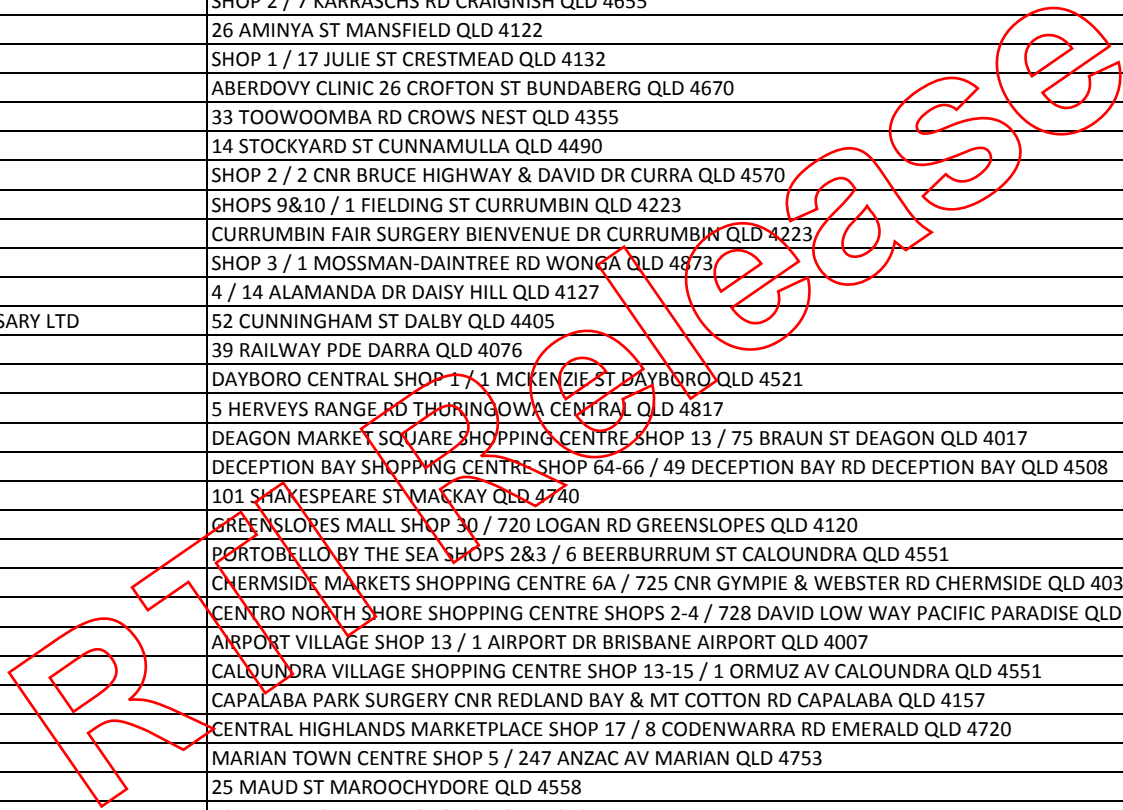

PHARMACY NAME	ADDRESS
DUTY OF CARE CHEMIST	SHOP 1 / 153 HAMILTON RD WAVELL HEIGHTS QLD 4012
DYSART COMMUNITY PHARMACY	GARDEN PLAZA SHOPPING CENTRE SHOP 12 SHANNON CRS DYSART QLD 4745
EAGLE HEIGHTS PHARMACY	EAGLE HEIGHTS SHOPPING VILLAGE LOT 1 / 13 SOUTHPORT AV EAGLE HEIGHTS QLD 4271
EAGLE JUNCTION PHARMACY	BONNEY PLACE SHOP 5B / 318 JUNCTION RD CLAYFIELD QLD 4011
EAGLE STREET PHARMACY	GROUND FLOOR, CENTRAL PLAZA 3 70 EAGLE ST BRISBANE QLD 4000
EAGLEBY AMCAL CHEMPRO CHEMIST	EAGLEBY PLAZA SHOP 13&14 RIVERHILL & FRYAR RD EAGLEBY QLD 4207
EAST BRISBANE PHARMACY	SHOP 5 / 33 LYTTON RD EAST BRISBANE QLD 4169
EASTSIDE PHARMACY	SHOP 9 / 135 BARGARA RD BUNDABERG QLD 4670
EATONS HILL DISCOUNT DRUG STORE	EATONS HILL VILLAGE SHOPPING CENTRE SHOP TS11 / 640 SOUTH PINE RD BRENDALE QLD 4500
ECOPHARMACY CBD	SUITE 4 / 289 QUEEN ST BRISBANE QLD 4000
EDMONTON PHARMACY	SHOP 2 / 11 STOKES ST EDMONTON QLD 4869
EIDSVOLD COMMUNITY PHARMACY	34 MORETON ST EIDSVOLD QLD 4627
EIGHT MILE PLAINS DISCOUNT DRUG STORE	WARRIGAL SQUARE SHOPPING CENTRE SHOP 23 CNR WARRIGAL & UNDERWOOD RD EIGHT MILE PLAINS QLD 4113
EMERALD LAKES PHARMACY	EMERALD LAKES TOWN CENTRE BUILDING SHP 9-10 / 3027 THE BVD CARRARA QLD 4211
EMERALD PLAZA PHARMACY	EMERALD MARKET PLAZA SHOP 13 / 144 EGERTON ST EMERALD QLD 4720
EMERALD SUPERCLINIC PHARMACY	LOT 1 PILOT FARM RD EMERALD QLD 4720
EPIC PHARMACY GREENSLOPES	268 IPSWICH RD ANNERLEY QLD 4103
EPIC PHARMACY NORTHSIDE	HOLY SPIRIT NORTHSIDE PRIVATE HOSPITAL 627 RODE RD CHERMSIDE QLD 4032
EPIC PHARMACY SANDGATE	FREEMASONS NURSING HOME 60 WAKEFIELD ST SANDGATE QLD 4017
EPIC PHARMACY TOOWOOMBA	ST ANDREWS HOSPITAL 280 NORTH ST TOOWOOMBA QLD 4350
EUMUNDI VILLAGE PHARMACY	SHOP 1 / 6 ETHERIDGE ST EUMUNDI QLD 4562
EVERTON HILLS PHARMACY	ON Q PLAZA SHOPPING CENTRE SHOP 7 / 1 QUEENS RD EVERTON HILLS QLD 4053
EXL RX PHARMACY	RIVER HEADS SHOPPING VILLAGE 4 / 52 ARIADNE ST RIVER HEADS QLD 4655
FAIRFIELD WATERS CHEMART PHARMACY	SHOP 1 / 23 KOKODA ST IDALIA QLD 4811
FASSIFERN PHARMACY	2 CHURCH ST BOONAH QLD 4310
FERLAZZOS BLUEWATER PHARMACY	SHOP 2 / 2 PURONO PARK WAY YABULU QLD 4818
FERNVALE DISCOUNT DRUG STORE	FERNVALE SHOPPING CENTRE SHOP B3 BRISBANE VALLEY HWY FERNVALE QLD 4306
FERNY GROVE DISCOUNT DRUG STORE	SHOP 1 / 1300 SAMFORD RD FERNY GROVE QLD 4055
FERNY GROVE FAMILY CHEMIST	COLES SHOPPING CENTRE SHOP T10 / 47 CNR MCGINN ROAD & ARCHDALE RD FERNY GROVE QLD 4055
FERNY HILLS PHARMACY	FERNLANDS VILLAGE SHOPPING CENTRE SHOP 4 / 10 WOODHILL RD FERNY HILLS QLD 4055
FIVEWAYS PHARMACY TARINGA	GAILEY FIVE-WAYS SHOPPING CENTRE SHOP 6 CNR INDOOROOPIILLY & GAILEY RD TARINGA QLD 4068
FLINDERS PEAK MEDICAL CENTRE PHARMACY	SUITE 3 / 355 IPSWICH-BOONAH RD PURGA QLD 4306
FOCAL DISCOUNT PHARMACY	SHOP 3 / 219 WATERWORKS RD ASHGROVE QLD 4060
FOOTE'S PHARMACY LEICHHARDT	SHOPS 4&5 / 9 OLD TOOWOOMBA RD LEICHHARDT QLD 4305
FOOTE'S PHARMACY REDBANK PLAINS	REDBANK PLAINS SHOPPING CENTRE SHOP 15&16 / 381 REDBANK PLAINS RD REDBANK PLAINS QLD 4301
FOOTE'S RACEVIEW PHARMACY	SHOPS 1-4 / 64 RACEVIEW ST RACEVIEW QLD 4305
FOREST LAKE DISCOUNT DRUG STORE	FOREST FAIR SHOPPING CENTRE SHOPS 4&5 / 120 WOOGAROO ST FOREST LAKE QLD 4078
FORREST BEACH PHARMACY	SHOP 3 / 14 LEICHHARDT ST ALLINGHAM QLD 4850
FRENCHS FOREST PHARMACY	FRENCHS FOREST SHOPPING CENTRE 86 BEEVILLE RD PETRIE QLD 4502
FRIENDLY CARE PHARMACY - BOOVAL	UFS MEDICAL CENTRE 42 STATION RD BOOVAL QLD 4304
FRIENDLY CARE PHARMACY - IPSWICH	WEST MORETON CLINIC 13 BELL ST IPSWICH QLD 4305
FRIENDLY CARE PHARMACY - JACOBS WELL	SHOPS 1&2A / 1162 PIMPAMA-JACOBS WELL RD JACOBS WELL QLD 4208
FRIENDLY CARE PHARMACY - SANDGATE	BON ACCORD CENTRE HANCOCK ST SANDGATE QLD 4017