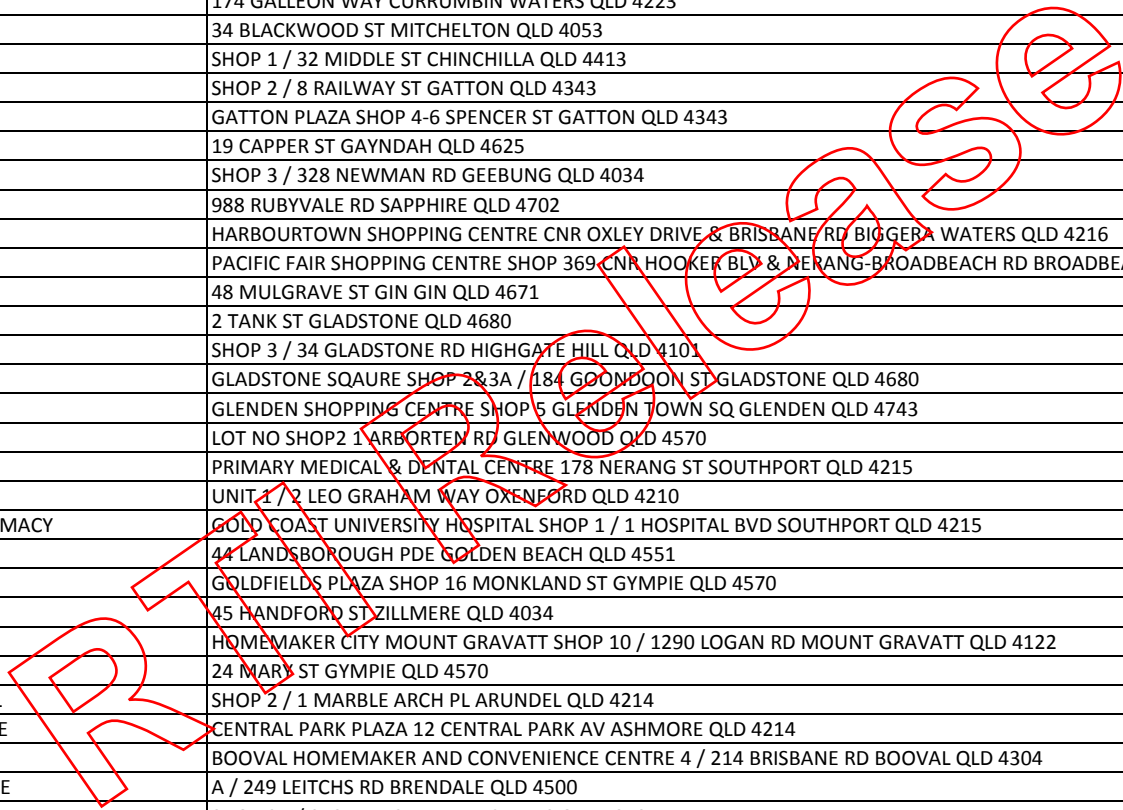

PHARMACY NAME	ADDRESS
FRIENDLY CARE PHARMACY BURLEIGH	4 JAMES ST BURLEIGH HEADS QLD 4220
FRIENDLY CARE PHARMACY NUNDAH	NUNDAH VILLAGE SHOPPING CENTRE SHOP S8 CNR BUCKLAND & SANDGATE RD NUNDAH QLD 4012
FRIENDLY SOCIETIES DISPENSARY	106 PALMERIN ST WARWICK QLD 4370
FRIENDLY SOCIETY HEALTH CENTRE PHARMACY	CONDAMINE MEDICAL CENTRE 53 WOOD ST WARWICK QLD 4370
FRIENDLY SOCIETY PHARMACY	BINGERA ST BUNDABERG QLD 4670
FRIENDLY SOCIETY PHARMACY BUNDABERG	CAPRICORN HOUSE 9 BAROLIN ST BUNDABERG QLD 4670
GAILES PHARMACY	GAILES SHOPPING CENTRE SHOP 3 / 65 OLD LOGAN RD GAILES QLD 4300
GALLEON WAY PHARMACY	174 GALLEON WAY CURRUMBIN WATERS QLD 4223
GAROZZO MITCHELTON PHARMACY	34 BLACKWOOD ST MITCHELTON QLD 4053
GATH'S PHARMACY	SHOP 1 / 32 MIDDLE ST CHINCHILLA QLD 4413
GATTON PHARMACY	SHOP 2 / 8 RAILWAY ST GATTON QLD 4343
GATTON PLAZA DISCOUNT DRUG STORE	GATTON PLAZA SHOP 4-6 SPENCER ST GATTON QLD 4343
GAYNDAH PHARMACY	19 CAPPER ST GAYNDAH QLD 4625
GEEBUNG PHARMACY	SHOP 3 / 328 NEWMAN RD GEEBUNG QLD 4034
GEMFIELDS PHARMACY	988 RUBYVALE RD SAPPHIRE QLD 4702
GIANT CHEMIST HARBOURTOWN	HARBOURTOWN SHOPPING CENTRE CNR OXLEY DRIVE & BRISBANE RD BIGGERA WATERS QLD 4216
GIANT CHEMIST PACIFIC FAIR	PACIFIC FAIR SHOPPING CENTRE SHOP 369 CNR HOOKER BLY & NERANG-BROADBEACH RD BROADBEACH QLD 4218
GIN GIN PHARMACY	48 MULGRAVE ST GIN GIN QLD 4671
GLADSTONE FAMILY CHEMIST	2 TANK ST GLADSTONE QLD 4680
GLADSTONE ROAD PHARMACY	SHOP 3 / 34 GLADSTONE RD HIGHGATE HILL QLD 4101
GLADSTONE VALLEY PHARMACY	GLADSTONE SQAURE SHOP 2&3A / 184 GOONDON ST GLADSTONE QLD 4680
GLENDEEN PHARMACY	GLENDEEN SHOPPING CENTRE SHOP 5 GLENDEEN TOWN SQ GLENDEEN QLD 4743
GLENWOOD PHARMACY	LOT NO SHOP2 1 ARBORTEN RD GLENWOOD QLD 4570
GOLD COAST CHEMISTS	PRIMARY MEDICAL & DENTAL CENTRE 178 NERANG ST SOUTHPORT QLD 4215
GOLD COAST SUPER CLINIC PHARMACY	UNIT 1 / 2 LEO GRAHAM WAY OXENFORD QLD 4210
GOLD COAST UNI HOSP AMCAL CHEMPRO PHARMACY	GOLD COAST UNIVERSITY HOSPITAL SHOP 1 / 1 HOSPITAL BVD SOUTHPORT QLD 4215
GOLDEN BEACH PHARMACY	44 LANDBOROUGH PDE GOLDEN BEACH QLD 4551
GOLDFIELDS FULLIFE PHARMACY	GOLDFIELDS PLAZA SHOP 16 MONKLAND ST GYMPIE QLD 4570
GOOD PRICE PHARMACY	45 HANDFORD ST ZILLMERE QLD 4034
GOOD PRICE PHARMACY MOUNT GRAVATT	HOMEMAKER CITY MOUNT GRAVATT SHOP 10 / 1290 LOGAN RD MOUNT GRAVATT QLD 4122
GOOD PRICE PHARMACY WAREHOUSE - GYMPIE	24 MARY ST GYMPIE QLD 4570
GOOD PRICE PHARMACY WAREHOUSE ARUNDEL	SHOP 2 / 1 MARBLE ARCH PL ARUNDEL QLD 4214
GOOD PRICE PHARMACY WAREHOUSE ASHMORE	CENTRAL PARK PLAZA 12 CENTRAL PARK AV ASHMORE QLD 4214
GOOD PRICE PHARMACY WAREHOUSE BOOVAL	BOOVAL HOMEMAKER AND CONVENIENCE CENTRE 4 / 214 BRISBANE RD BOOVAL QLD 4304
GOOD PRICE PHARMACY WAREHOUSE BRENDALE	A / 249 LEITCHS RD BRENDALE QLD 4500
GOOD PRICE PHARMACY WAREHOUSE CAIRNS	SHOP 2A / 318 MULGRAVE RD CAIRNS QLD 4870
GOOD PRICE PHARMACY WAREHOUSE CANNON HILL	CANNON HILL HOMEMAKER CENTRE SHOP 5B / 1881 CREEK RD CANNON HILL QLD 4170
GOOD PRICE PHARMACY WAREHOUSE CAPALABA	225 OLD CLEVELAND RD CAPALABA QLD 4157
GOOD PRICE PHARMACY WAREHOUSE CARRARA	CARRARA FOOD FAIR SHOP T03 CNR GOODING DRIVE & MANCHESTER ST CARRARA QLD 4211
GOOD PRICE PHARMACY WAREHOUSE GLADSTONE	GLADSTONE CENTRAL SHOPPING CENTRE SHOP T1 / 60 DAWSON RD GLADSTONE QLD 4680
GOOD PRICE PHARMACY WAREHOUSE INNISFAIL	35 PALMERSTON DR INNISFAIL QLD 4860
GOOD PRICE PHARMACY WAREHOUSE KAWANA	SHOP D / 3 LONGWOOD ST MINYAMA QLD 4575
GOOD PRICE PHARMACY WAREHOUSE KINGAROY	HARVEY NORMAN CENTRE 2 / 20 ROGERS DR KINGAROY QLD 4610