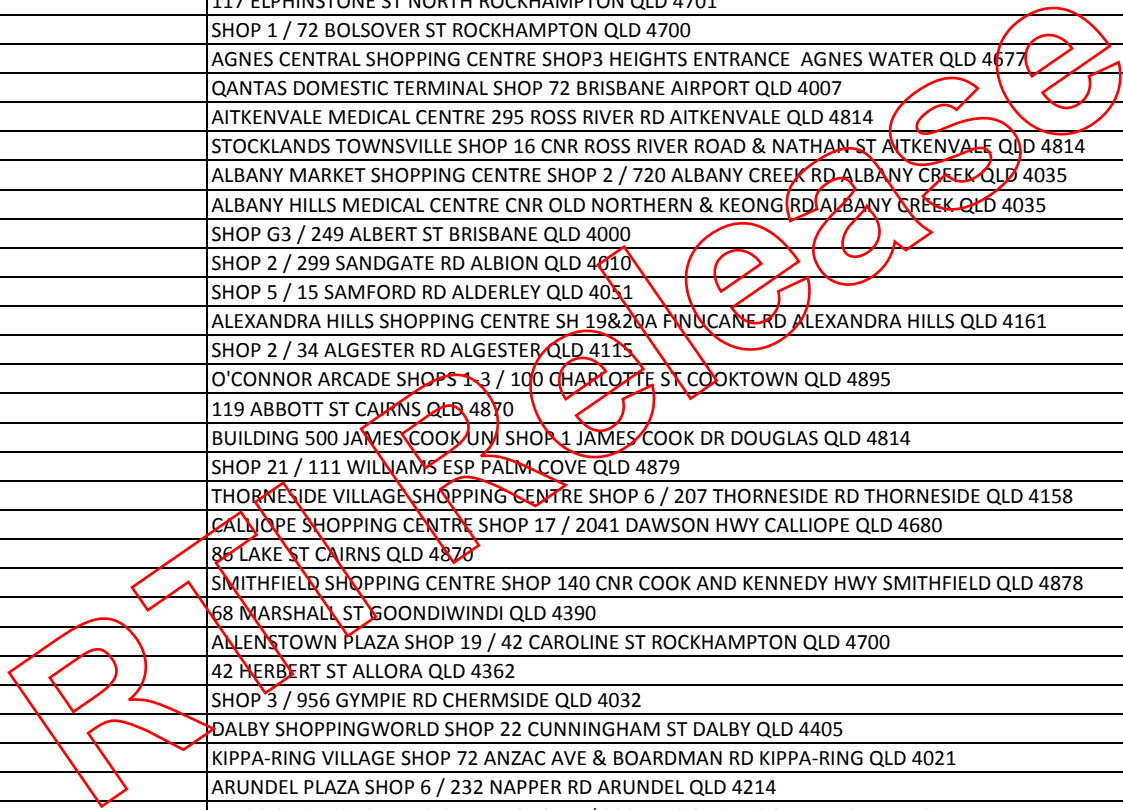

RTI RELEASED

PHARMACY NAME	ADDRESS
23RD AVENUE PHARMACY	PALM GARDENS SHOPPING CENTRE SHOP 7 CNR TOWNSON AVENUE & MAWARRA ST PALM BEACH QLD 4221
7-DAY PHARMACY	359 QUEEN ST BRISBANE QLD 4000
A.F.S. DISPENSARY	SHOP 3 / 378 DEAN ST FRENCHVILLE QLD 4701
ACACIA RIDGE DISCOUNT PHARMACY	ACACIA MARKETPLACE SHOPPING CENTRE SHOP 2 / 1150 BEAUDESERT RD ACACIA RIDGE QLD 4110
ACPHARM QUEENSLAND	1 / 24 SURFERS AV MERMAID WATERS QLD 4218
ACTON HEALTH PHARMACY	CHINCHILLA MEDICAL CENTRE SUITE 1 / 58 MIDDLE ST CHINCHILLA QLD 4413
ACTON HEALTH PHARMACY MILES	63 MURILLA ST MILES QLD 4415
AFS DISPENSARIES ELPHINSTONE ST	117 ELPHINSTONE ST NORTH ROCKHAMPTON QLD 4701
AFS PHARMACIES ROCKHAMPTON	SHOP 1 / 72 BOLSOVER ST ROCKHAMPTON QLD 4700
AGNES WATER PHARMACY	AGNES CENTRAL SHOPPING CENTRE SHOP3 HEIGHTS ENTRANCE AGNES WATER QLD 4677
AIRPORT PHARMACY	QANTAS DOMESTIC TERMINAL SHOP 72 BRISBANE AIRPORT QLD 4007
AITKENVALE MEDICAL CENTRE PHARMACY	AITKENVALE MEDICAL CENTRE 295 ROSS RIVER RD AITKENVALE QLD 4814
AITKENVALE PHARMACY	STOCKLANDS TOWNSVILLE SHOP 16 CNR ROSS RIVER ROAD & NATHAN ST AITKENVALE QLD 4814
ALBANY CREEK DAY AND NIGHT PHARMACY	ALBANY MARKET SHOPPING CENTRE SHOP 2 / 720 ALBANY CREEK RD ALBANY CREEK QLD 4035
ALBANY HILLS PHARMACY	ALBANY HILLS MEDICAL CENTRE CNR OLD NORTHERN & KEONG RD ALBANY CREEK QLD 4035
ALBERT STREET WIZARD PHARMACY	SHOP G3 / 249 ALBERT ST BRISBANE QLD 4000
ALBION DAY & NIGHT DISCOUNT DRUG STORE	SHOP 2 / 299 SANDGATE RD ALBION QLD 4010
ALDERLEY PLAZA CHEMIST	SHOP 5 / 15 SAMFORD RD ALDERLEY QLD 4051
ALEXANDRA HILLS DISCOUNT DRUG STORE	ALEXANDRA HILLS SHOPPING CENTRE SH 19&20A FINUCANE RD ALEXANDRA HILLS QLD 4161
ALGESTER GUARDIAN PHARMACY	SHOP 2 / 34 ALGESTER RD ALGESTER QLD 4115
ALIVE DISCOUNT PHARMACY	O'CONNOR ARCADE SHOPS 1-3 / 100 CHARLOTTE ST COOKTOWN QLD 4895
ALIVE DISCOUNT PHARMACY CAIRNS ABBOTT	119 ABBOTT ST CAIRNS QLD 4870
ALIVE DISCOUNT PHARMACY JCU TOWNSVILLE	BUILDING 500 JAMES COOK UNJ SHOP 1 JAMES COOK DR DOUGLAS QLD 4814
ALIVE DISCOUNT PHARMACY PALM COVE	SHOP 21 / 111 WILLIAMS ESP PALM COVE QLD 4879
ALIVE DISCOUNT PHARMACY THORNESIDE	THORNESIDE VILLAGE SHOPPING CENTRE SHOP 6 / 207 THORNESIDE RD THORNESIDE QLD 4158
ALIVE PHARMACY CALLIOPE	CALLIOPE SHOPPING CENTRE SHOP 17 / 2041 DAWSON HWY CALLIOPE QLD 4680
ALIVE PHARMACY ORCHID PLAZA	86 LAKE ST CAIRNS QLD 4870
ALIVE PHARMACY SMITHFIELD	SMITHFIELD SHOPPING CENTRE SHOP 140 CNR COOK AND KENNEDY HWY SMITHFIELD QLD 4878
ALLEN'S PHARMACY	68 MARSHALL ST GOONDIWINDI QLD 4390
ALLENSTOWN DISCOUNT PHARMACY	ALLENSTOWN PLAZA SHOP 19 / 42 CAROLINE ST ROCKHAMPTON QLD 4700
ALLORA PHARMACY	42 HERBERT ST ALLORA QLD 4362
AMCAL CHERMSIDE PHARMACY	SHOP 3 / 956 GYMPIE RD CHERMSIDE QLD 4032
AMCAL DALBY	DALBY SHOPPINGWORLD SHOP 22 CUNNINGHAM ST DALBY QLD 4405
AMCAL KIPPA-RING PHARMACY	KIPPA-RING VILLAGE SHOP 72 ANZAC AVE & BOARDMAN RD KIPPA-RING QLD 4021
AMCAL PHARMACY ARUNDEL PLAZA	ARUNDEL PLAZA SHOP 6 / 232 NAPPER RD ARUNDEL QLD 4214
AMCAL PHARMACY CABOOLTURE	KINGS CIRCLE SHOPPING CENTRE SHOP A / 293 KING ST CABOOLTURE QLD 4510
AMCAL PHARMACY CASTLETOWN	CASTLETOWN SHOPPINGWORLD SHOP 101A CNR WOOLCOCK ST & KINGS RD HYDE PARK QLD 4812
AMCAL PHARMACY KEDRON	136 GYMPIE RD KEDRON QLD 4031
AMCAL PLUS CORNWALL STREET PHARMACY	PHARMACY AUSTRALIA CENTRE OF EXCELLENCE BUILDING LVL 4 / 20 CORNWALL ST WOOLLOONGABBA QLD 4102
AMCAL ROBINA TOWN CENTRE	ROBINA TOWN CENTRE SHOP 2017 ROBINA QLD 4226
ANDREW TANOS PHARMACY	197A BOUNDARY ST WEST END QLD 4101
ANNANDALE CHEMMART PHARMACY	ANNANDALE CENTRAL SHOPPING CENTRE SHOP 1 CNR MCARTHUR & UNIVERSITY DR ANNANDALE QLD 4814
ARANA PLAZA DAY & NIGHT CHEMIST	ARANA HILLS SHOPPING CENTRE SHOP 9BC / 2 PATRICKS RD ARANA HILLS QLD 4054