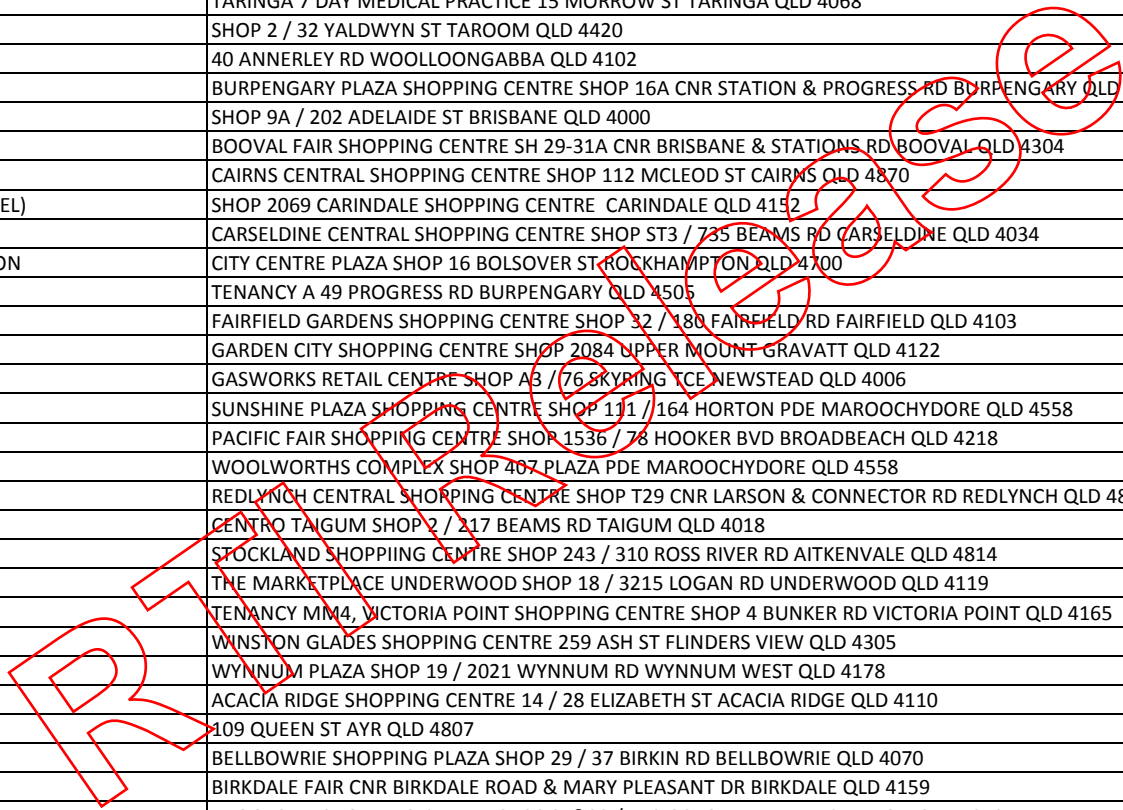

PHARMACY NAME	ADDRESS
SUPERPHARMACY PLUS	621 STAFFORD RD STAFFORD QLD 4053
SURAT PHARMACY	76 BURROWES ST SURAT QLD 4417
SURFERS PARADISE 24HR CHEMPRO CHEMIST	PIAZZA ON THE BOULEVARD SHOP 36 / 3221 SURFERS PARADISE BVD SURFERS PARADISE QLD 4217
SURFERS PARADISE PHARMACY	SP070, CENTRO SURFERS PARADISE CAVILL AV SURFERS PARADISE QLD 4217
SURFERS RENAISSANCE AMCAL CHEMPRO	RENAISSANCE SHOPPING CENTRE SHOP 45 / 23 FERNY AV SURFERS PARADISE QLD 4217
TANNUM SANDS PHARMACY	TANNUM SANDS SHOPPING CENTRE T11-T13 / 101 HAMPTON DR TANNUM SANDS QLD 4680
TARA PHARMACY	29 DAY ST TARA QLD 4421
TARINGA DAY & NIGHT PHARMACY	TARINGA 7 DAY MEDICAL PRACTICE 15 MORROW ST TARINGA QLD 4068
TAROOM PHARMACY	SHOP 2 / 32 YALDWYN ST TAROOM QLD 4420
TAYLOR CENTRE PHARMACY	40 ANNERLEY RD WOOLLOONGABBA QLD 4102
TERRY WHITE CHEMIST BURPENGARY	BURPENGARY PLAZA SHOPPING CENTRE SHOP 16A CNR STATION & PROGRESS RD BURPENGARY QLD 4505
TERRY WHITE CHEMISTS ANZAC SQUARE	SHOP 9A / 202 ADELAIDE ST BRISBANE QLD 4000
TERRY WHITE CHEMISTS BOOVAL FAIR	BOOVAL FAIR SHOPPING CENTRE SH 29-31A CNR BRISBANE & STATIONS RD BOOVAL QLD 4304
TERRY WHITE CHEMISTS CAIRNS CENTRAL	CAIRNS CENTRAL SHOPPING CENTRE SHOP 112 MCLEOD ST CAIRNS QLD 4870
TERRY WHITE CHEMISTS CARINDALE (UPPER LEVEL)	SHOP 2069 CARINDALE SHOPPING CENTRE CARINDALE QLD 4152
TERRY WHITE CHEMISTS CARSELDINE	CARSELDINE CENTRAL SHOPPING CENTRE SHOP ST3 / 735 BEAMS RD CARSELDINE QLD 4034
TERRY WHITE CHEMISTS CENTRAL ROCKHAMPTON	CITY CENTRE PLAZA SHOP 16 BOLSOVER ST ROCKHAMPTON QLD 4700
TERRY WHITE CHEMISTS EXPRESS BURPENGARY	TENANCY A 49 PROGRESS RD BURPENGARY QLD 4505
TERRY WHITE CHEMISTS FAIRFIELD GARDENS	FAIRFIELD GARDENS SHOPPING CENTRE SHOP 32 / 180 FAIRFIELD RD FAIRFIELD QLD 4103
TERRY WHITE CHEMISTS GARDEN CITY	GARDEN CITY SHOPPING CENTRE SHOP 2084 UPPER MOUNT GRAVATT QLD 4122
TERRY WHITE CHEMISTS GASWORKS	GASWORKS RETAIL CENTRE SHOP A3 / 76 SKYRING TCE NEWSTEAD QLD 4006
TERRY WHITE CHEMISTS MAROOCHYDORE 1	SUNSHINE PLAZA SHOPPING CENTRE SHOP 111 / 164 HORTON PDE MAROOCHYDORE QLD 4558
TERRY WHITE CHEMISTS PACIFIC FAIR	PACIFIC FAIR SHOPPING CENTRE SHOP 1536 / 78 HOOKER BVD BROADBEACH QLD 4218
TERRY WHITE CHEMISTS PLAZA PDE	WOOLWORTHS COMPLEX SHOP 407 PLAZA PDE MAROOCHYDORE QLD 4558
TERRY WHITE CHEMISTS REDLYNCH	REDLYNCH CENTRAL SHOPPING CENTRE SHOP T29 CNR LARSON & CONNECTOR RD REDLYNCH QLD 4870
TERRY WHITE CHEMISTS TAIGUM	CENTRO TAIGUM SHOP 2 / 217 BEAMS RD TAIGUM QLD 4018
TERRY WHITE CHEMISTS TOWNSVILLE	STOCKLAND SHOPPING CENTRE SHOP 243 / 310 ROSS RIVER RD AITKENVALE QLD 4814
TERRY WHITE CHEMISTS UNDERWOOD	THE MARKETPLACE UNDERWOOD SHOP 18 / 3215 LOGAN RD UNDERWOOD QLD 4119
TERRY WHITE CHEMISTS VICTORIA POINT	TENANCY MM4, VICTORIA POINT SHOPPING CENTRE SHOP 4 BUNKER RD VICTORIA POINT QLD 4165
TERRY WHITE CHEMISTS WINSTON GLADES	WINSTON GLADES SHOPPING CENTRE 259 ASH ST FLINDERS VIEW QLD 4305
TERRY WHITE CHEMISTS WYNNUM PLAZA	WYNNUM PLAZA SHOP 19 / 2021 WYNNUM RD WYNNUM WEST QLD 4178
TERRY WHITE CHEMMART ACACIA RIDGE	ACACIA RIDGE SHOPPING CENTRE 14 / 28 ELIZABETH ST ACACIA RIDGE QLD 4110
TERRY WHITE CHEMMART AYR	109 QUEEN ST AYR QLD 4807
TERRY WHITE CHEMMART BELLBOWRIE	BELLBOWRIE SHOPPING PLAZA SHOP 29 / 37 BIRKIN RD BELLBOWRIE QLD 4070
TERRY WHITE CHEMMART BIRKDALE	BIRKDALE FAIR CNR BIRKDALE ROAD & MARY PLEASANT DR BIRKDALE QLD 4159
TERRY WHITE CHEMMART BROOKSIDE	BROOKSIDE SHOPPING CENTRE SH86,87&93 / 159 OSBORNE RD MITCHELTON QLD 4053
TERRY WHITE CHEMMART BROWNS PLAINS	GRAND PLAZA SHOPPING CENTRE SHOP 33 CNR BROWNS PLAINS & BEAUDESERT RD BROWNS PLAINS QLD 4118
TERRY WHITE CHEMMART BUNDABERG	HINKLER CENTRAL SHOPPING CENTRE SHOP MM2 / 16 MARYBOROUGH ST BUNDABERG QLD 4670
TERRY WHITE CHEMMART CARINDALE	WESTFIELD CARINDALE SHOPPING CENTRE SHOP MM8 CNR OLD CLEVELAND & CREEK RD CARINDALE QLD 4152
TERRY WHITE CHEMMART CLIFTON BEACH	CLIFTON VILLAGE SHOP CENTRE SHOP 14-17 COOK HWY CLIFTON BEACH QLD 4879
TERRY WHITE CHEMMART COORPAROO	332 OLD CLEVELAND RD COORPAROO QLD 4151
TERRY WHITE CHEMMART CORINDA	607 OXLEY RD CORINDA QLD 4075
TERRY WHITE CHEMMART CURRIMUNDI MARKETS	CURRIMUNDI MARKETPLACE SHOP 14 NICKLIN WAY CURRIMUNDI QLD 4551