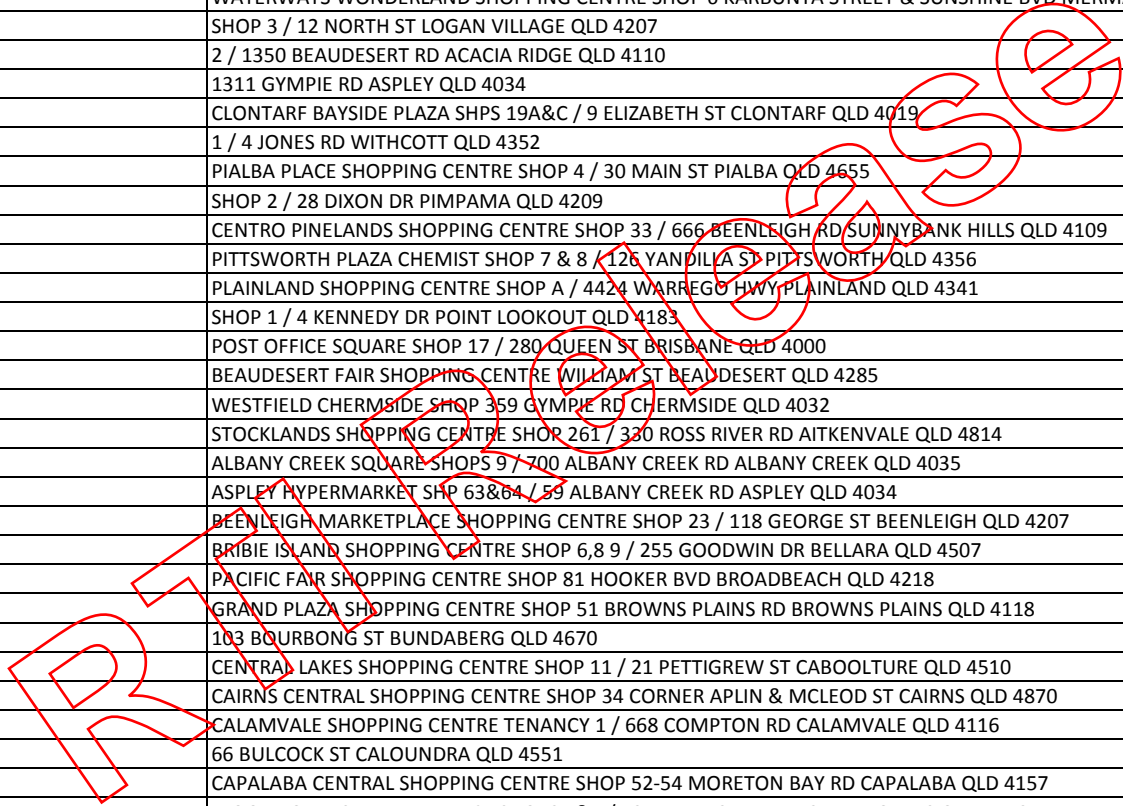

PHARMACY NAME	ADDRESS
PHARMACY 4 LESS JINDALEE	JINDALEE HOME SHOP 12A / 34 GOGGS RD JINDALEE QLD 4074
PHARMACY 4 LESS TOOWOOMBA	GRAND CENTRAL SHOPPING CENTRE 26/27 / 1 DENT ST TOOWOOMBA CITY QLD 4350
PHARMACY 500	SHOP 2 / 496 IPSWICH RD ANNERLEY QLD 4103
PHARMACY CENTRAL	BARGARA CENTRAL 699 BARGARA RD BARGARA QLD 4670
PHARMACY FOR LIFE NAMBOUR HEIGHTS	123 NAMBOUR-MAPLETON RD NAMBOUR QLD 4560
PHARMACY FOR LIFE WURTULLA	WURTULLA VILLAGE SHOP 18 / 614 NICKLIN WAY WURTULLA QLD 4575
PHARMACY OUTLET BRISBANE CITY	WINTERGARDEN 171 QUEEN ST BRISBANE QLD 4000
PHARMACY OUTLET MERMAID WATERS	WATERWAYS WONDERLAND SHOPPING CENTRE SHOP 6 KARBUNYA STREET & SUNSHINE BVD MERMAID WATERS QLD 4218
PHARMACY XPRESS LOGAN VILLAGE	SHOP 3 / 12 NORTH ST LOGAN VILLAGE QLD 4207
PHARMASAVE ACACIA RIDGE	2 / 1350 BEAUDESERT RD ACACIA RIDGE QLD 4110
PHARMASAVE ASPLEY	1311 GYMPIE RD ASPLEY QLD 4034
PHARMASAVE CLONTARF PHARMACY	CLONTARF BAYSIDE PLAZA SHPS 19A&C / 9 ELIZABETH ST CLONTARF QLD 4019
PHARMWELL PHARMACY	1 / 4 JONES RD WITHCOTT QLD 4352
PIALBA PHARMACY	PIALBA PLACE SHOPPING CENTRE SHOP 4 / 30 MAIN ST PIALBA QLD 4655
PIMPAMA AMCAL PHARMACY	SHOP 2 / 28 DIXON DR PIMPAMA QLD 4209
PINELANDS PHARMACY	CENTRO PINELANDS SHOPPING CENTRE SHOP 33 / 666 BEENLEIGH RD SUNNYBANK HILLS QLD 4109
PITTSWORTH PLAZA CHEMIST	PITTSWORTH PLAZA CHEMIST SHOP 7 & 8 / 126 YANDILLA ST PITTSWORTH QLD 4356
PLAINLAND PHARMACY	PLAINLAND SHOPPING CENTRE SHOP A / 4424 WARREGO HWY PLAINLAND QLD 4341
POINT LOOKOUT PHARMACY	SHOP 1 / 4 KENNEDY DR POINT LOOKOUT QLD 4183
POST OFFICE SQUARE DISCOUNT PHARMACY	POST OFFICE SQUARE SHOP 17 / 280 QUEEN ST BRISBANE QLD 4000
PRICELINE BEAUDESERT	BEAUDESERT FAIR SHOPPING CENTRE WILLIAM ST BEAUDESERT QLD 4285
PRICELINE CHERMSIDE	WESTFIELD CHERMSIDE SHOP 359 GYMPIE RD CHERMSIDE QLD 4032
PRICELINE PHARMACY AITKENVALE	STOCKLANDS SHOPPING CENTRE SHOP 261 / 330 ROSS RIVER RD AITKENVALE QLD 4814
PRICELINE PHARMACY ALBANY CREEK	ALBANY CREEK SQUARE SHOPS 9 / 700 ALBANY CREEK RD ALBANY CREEK QLD 4035
PRICELINE PHARMACY ASPLEY	ASPLEY HYPERMARKET SHP 63&64 / 59 ALBANY CREEK RD ASPLEY QLD 4034
PRICELINE PHARMACY BEENLEIGH	BEENLEIGH MARKETPLACE SHOPPING CENTRE SHOP 23 / 118 GEORGE ST BEENLEIGH QLD 4207
PRICELINE PHARMACY BRIBIE ISLAND	BRIBIE ISLAND SHOPPING CENTRE SHOP 6,8 9 / 255 GOODWIN DR BELLARA QLD 4507
PRICELINE PHARMACY BROADBEACH	PACIFIC FAIR SHOPPING CENTRE SHOP 81 HOOKER BVD BROADBEACH QLD 4218
PRICELINE PHARMACY BROWNS PLAINS	GRAND PLAZA SHOPPING CENTRE SHOP 51 BROWNS PLAINS RD BROWNS PLAINS QLD 4118
PRICELINE PHARMACY BUNDABERG	103 BOURBONG ST BUNDABERG QLD 4670
PRICELINE PHARMACY CABOOLTURE NORTH	CENTRAL LAKES SHOPPING CENTRE SHOP 11 / 21 PETTIGREW ST CABOOLTURE QLD 4510
PRICELINE PHARMACY CAIRNS CENTRAL	CAIRNS CENTRAL SHOPPING CENTRE SHOP 34 CORNER APLIN & MCLEOD ST CAIRNS QLD 4870
PRICELINE PHARMACY CALAMVALE	CALAMVALE SHOPPING CENTRE TENANCY 1 / 668 COMPTON RD CALAMVALE QLD 4116
PRICELINE PHARMACY CALOUNDRA	66 BULCOCK ST CALOUNDRA QLD 4551
PRICELINE PHARMACY CAPALABA	CAPALABA CENTRAL SHOPPING CENTRE SHOP 52-54 MORETON BAY RD CAPALABA QLD 4157
PRICELINE PHARMACY CHANCELLOR PARK	WOOLWORTHS MARKET PLACE SHOPS 4&5 / 18 UNIVERSITY WAY SIPPY DOWNS QLD 4556
PRICELINE PHARMACY FAIRFIELD CENTRAL	FAIRFIELD CENTRAL SHOPPING CENTRE SHOP 26-28 CNR LAKESIDE DRIVE & WATERFRONT PDE IDALIA QLD 4811
PRICELINE PHARMACY FESTIVAL TOWERS	SHOPS 1&2 / 108 ALBERT ST BRISBANE QLD 4000
PRICELINE PHARMACY GEORGE STREET	336 GEORGE ST BRISBANE QLD 4000
PRICELINE PHARMACY GLENMORE	SHOP 4 / 315 FARM ST NORTH ROCKHAMPTON QLD 4701
PRICELINE PHARMACY GYMPIE	GYMPIE CENTRAL SHOPPING CENTRE SHOP SP37 / 114 RIVER RD GYMPIE QLD 4570
PRICELINE PHARMACY HERVEY BAY	6 / 91 BOAT HARBOUR DR URRAWEEN QLD 4655
PRICELINE PHARMACY INDOOROOPILLY	INDOOROOPILLY SHOPPING CENTRE SHOP 3018 / 322 MOGGILL RD INDOOROOPILLY QLD 4068