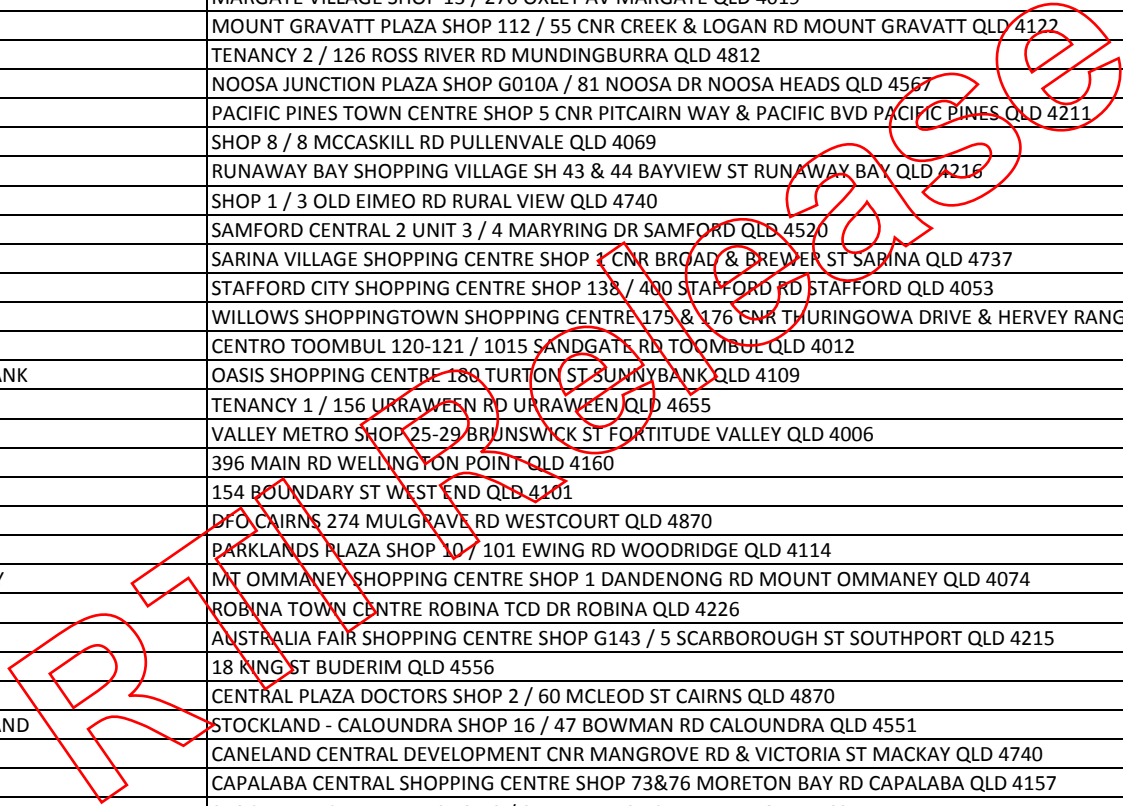

PHARMACY NAME	ADDRESS
TERRY WHITE CHEMMART GOONDIWINDI	95 MARSHALL ST GOONDIWINDI QLD 4390
TERRY WHITE CHEMMART HIGHFIELDS	HIGHFIELDS VILLAGE SHOP 1 HIGHFIELDS RD HIGHFIELDS QLD 4352
TERRY WHITE CHEMMART IPSWICH	IPSWICH CITY SQUARE SH 601/602 IPSWICH QLD 4305
TERRY WHITE CHEMMART KARALEE VILLAGE	KARALEE VILLAGE SHOPPING CENTRE SHOP 16 JUNCTION RD KARALEE QLD 4306
TERRY WHITE CHEMMART KAWANA WATERS	SHOP 6 CNR NICKLIN WAY & KENSINGTON DR MINYAMA QLD 4575
TERRY WHITE CHEMMART KEDRON	TENNANCY 2 / 232 GYMPIE RD KEDRON QLD 4031
TERRY WHITE CHEMMART LUTWYCHE	LUTWYCHE CITY SHOPPING CENTRE SHOP 16 / 543 LUTWYCHE RD LUTWYCHE QLD 4030
TERRY WHITE CHEMMART MARGATE	MARGATE VILLAGE SHOP 13 / 270 OXLEY AV MARGATE QLD 4019
TERRY WHITE CHEMMART MT GRAVATT PLAZA	MOUNT GRAVATT PLAZA SHOP 112 / 55 CNR CREEK & LOGAN RD MOUNT GRAVATT QLD 4122
TERRY WHITE CHEMMART MUNDINGBURRA	TENANCY 2 / 126 ROSS RIVER RD MUNDINGBURRA QLD 4812
TERRY WHITE CHEMMART NOOSA	NOOSA JUNCTION PLAZA SHOP G010A / 81 NOOSA DR NOOSA HEADS QLD 4567
TERRY WHITE CHEMMART PACIFIC PINES	PACIFIC PINES TOWN CENTRE SHOP 5 CNR PITCAIRN WAY & PACIFIC BVD PACIFIC PINES QLD 4211
TERRY WHITE CHEMMART PULLENVALE	SHOP 8 / 8 MCCASKILL RD PULLENVALE QLD 4069
TERRY WHITE CHEMMART RUNAWAY BAY	RUNAWAY BAY SHOPPING VILLAGE SH 43 & 44 BAYVIEW ST RUNAWAY BAY QLD 4216
TERRY WHITE CHEMMART RURAL VIEW	SHOP 1 / 3 OLD EIMEO RD RURAL VIEW QLD 4740
TERRY WHITE CHEMMART SAMFORD	SAMFORD CENTRAL 2 UNIT 3 / 4 MARYRING DR SAMFORD QLD 4520
TERRY WHITE CHEMMART SARINA	SARINA VILLAGE SHOPPING CENTRE SHOP 1 CNR BROAD & BREWER ST SARINA QLD 4737
TERRY WHITE CHEMMART STAFFORD	STAFFORD CITY SHOPPING CENTRE SHOP 138 / 400 STAFFORD RD STAFFORD QLD 4053
TERRY WHITE CHEMMART THE WILLOWS	WILLOWS SHOPPINGTOWN SHOPPING CENTRE 175 & 176 CNR THURINGOWA DRIVE & HERVEY RANGE ROAD THURINGOWA CENTRAL QLD 4817
TERRY WHITE CHEMMART TOOMBUL	CENTRO TOOMBUL 120-121 / 1015 SANDGATE RD TOOMBUL QLD 4012
TERRY WHITE CHEMMART TURTON ST SUNNYBANK	OASIS SHOPPING CENTRE 180 TURTON ST SUNNYBANK QLD 4109
TERRY WHITE CHEMMART URRAWEEN	TENANCY 1 / 156 URRAWEEN RD URRAWEEN QLD 4655
TERRY WHITE CHEMMART VALLEY METRO	VALLEY METRO SHOP 25-29 BRUNSWICK ST FORTITUDE VALLEY QLD 4006
TERRY WHITE CHEMMART WELLINGTON POINT	396 MAIN RD WELLINGTON POINT QLD 4160
TERRY WHITE CHEMMART WEST END	154 BOUNDARY ST WEST END QLD 4101
TERRY WHITE CHEMMART WESTCOURT	DFO CAIRNS 274 MULGRAVE RD WESTCOURT QLD 4870
TERRY WHITE CHEMMART WOODRIDGE	PARKLANDS PLAZA SHOP 10 / 101 EWING RD WOODRIDGE QLD 4114
TERRY WHITE PRESTIGE CHEMIST MT OMMANEY	MT OMMANEY SHOPPING CENTRE SHOP 1 DANDENONG RD MOUNT OMMANEY QLD 4074
TERRYWHITE CHEMISTS ROBINA	ROBINA TOWN CENTRE ROBINA TCD DR ROBINA QLD 4226
TERRYWHITE CHEMMART AUSTRALIA FAIR	AUSTRALIA FAIR SHOPPING CENTRE SHOP G143 / 5 SCARBOROUGH ST SOUTHPORT QLD 4215
TERRYWHITE CHEMMART BUDERIM	18 KING ST BUDERIM QLD 4556
TERRYWHITE CHEMMART CAIRNS EXPRESS	CENTRAL PLAZA DOCTORS SHOP 2 / 60 MCLEOD ST CAIRNS QLD 4870
TERRYWHITE CHEMMART CALOUNDRA STOCKLAND	STOCKLAND - CALOUNDRA SHOP 16 / 47 BOWMAN RD CALOUNDRA QLD 4551
TERRYWHITE CHEMMART CANELAND MACKAY	CANELAND CENTRAL DEVELOPMENT CNR MANGROVE RD & VICTORIA ST MACKAY QLD 4740
TERRYWHITE CHEMMART CAPALABA	CAPALABA CENTRAL SHOPPING CENTRE SHOP 73&76 MORETON BAY RD CAPALABA QLD 4157
TERRYWHITE CHEMMART CLEVELAND	STOCKLAND CLEVELAND SHOP 9 / 91 MIDDLE ST CLEVELAND QLD 4163
TERRYWHITE CHEMMART CLIFFORD GARDENS	CLIFFORD GARDENS SHOPPING CENTRE CNR ANZAC AVENUE & JAMES ST TOOWOOMBA QLD 4350
TERRYWHITE CHEMMART COOMERA EAST	COOMERA EAST CHEMMART PHARMACY TENANCY 5 / 328 FOXWELL RD COOMERA QLD 4209
TERRYWHITE CHEMMART DRAYTON	DRAYTON CENTRAL SHOPPING CENTRE SHOP 4 / 48 BRISBANE ST DRAYTON QLD 4350
TERRYWHITE CHEMMART EARLVILLE	STOCKLAND CAIRNS SHOP 114 / 537 MULGRAVE RD CAIRNS QLD 4870
TERRYWHITE CHEMMART GRAND CENTRAL TOOWOOMBA	GRAND CENTRAL SHOPPING CENTRE 1103A CNR MARGARET & DENT ST TOOWOOMBA QLD 4350
TERRYWHITE CHEMMART JINDALEE	JINDALEE VILLAGE CENTRAL SHOPPING CENTRE SHOP 4 / 168 SINNAMON RD JINDALEE QLD 4074
TERRYWHITE CHEMMART KAWANA SHOPPINGWORLD 2	KAWANA SHOPPINGWORLD SH 417 NICKLIN WAY BUDDINA QLD 4575