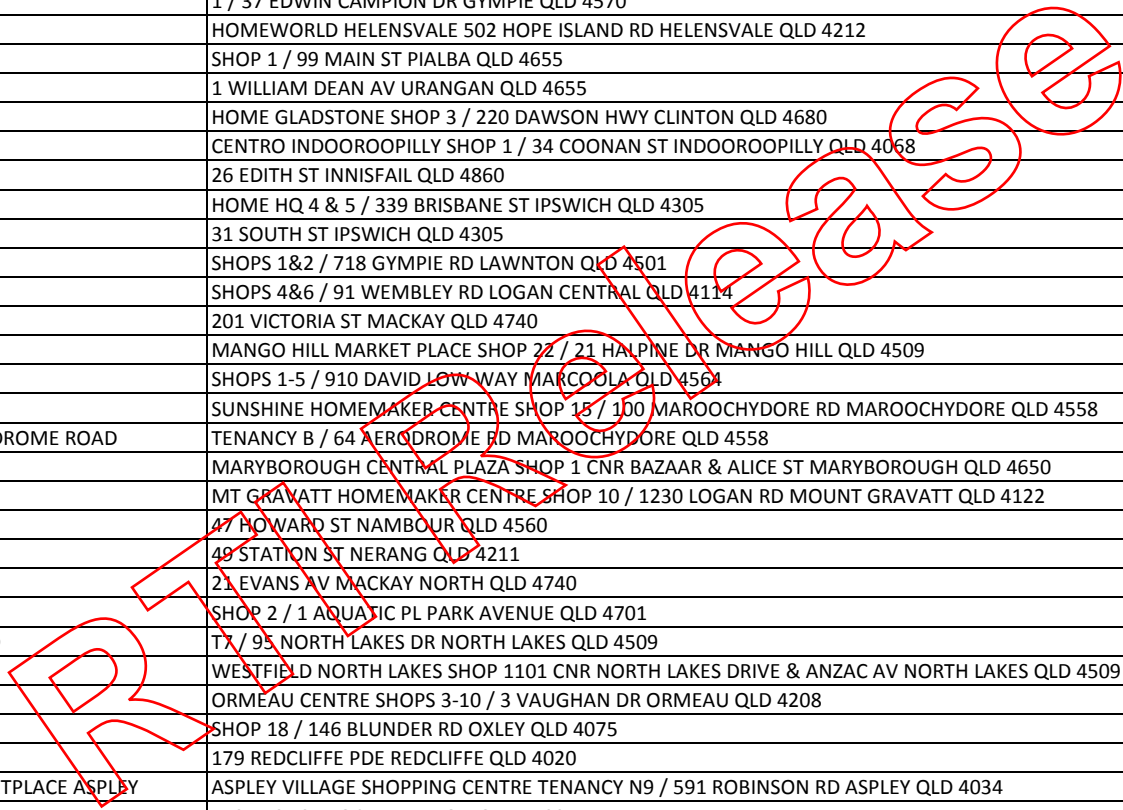

PHARMACY NAME	ADDRESS
CHEMIST WAREHOUSE COOLANGATTA	12 GRIFFITH ST COOLANGATTA QLD 4225
CHEMIST WAREHOUSE CORNUBIA	SHOPS 1-3 / 8 GLENEAGLES AV CORNUBIA QLD 4130
CHEMIST WAREHOUSE CRESTMEAD	SHPS 15&16 / 55 WARATAH DR CRESTMEAD QLD 4132
CHEMIST WAREHOUSE FOREST GLEN	GROUND FLOOR TENNANCIES A,B,C 352 MONS RD FOREST GLEN QLD 4556
CHEMIST WAREHOUSE FORTITUDE VALLEY	EMPORIUM CENTRE SHPS 43-46 / 1000 ANN ST FORTITUDE VALLEY QLD 4006
CHEMIST WAREHOUSE GARBUTT	1 / 38 PILKINGTON ST GARBUTT QLD 4814
CHEMIST WAREHOUSE GLADSTONE	157 GOONDOON ST GLADSTONE QLD 4680
CHEMIST WAREHOUSE GYMPIE	1 / 37 EDWIN CAMPION DR GYMPIE QLD 4570
CHEMIST WAREHOUSE HELENSVALE	HOMEWORLD HELENSVALE 502 HOPE ISLAND RD HELENSVALE QLD 4212
CHEMIST WAREHOUSE HERVEY BAY	SHOP 1 / 99 MAIN ST PIALBA QLD 4655
CHEMIST WAREHOUSE HERVEY BAY AIRPORT	1 WILLIAM DEAN AV URANGAN QLD 4655
CHEMIST WAREHOUSE HOME GLADSTONE	HOME GLADSTONE SHOP 3 / 220 DAWSON HWY CLINTON QLD 4680
CHEMIST WAREHOUSE INDOOROOPILLY	CENTRO INDOOROOPILLY SHOP 1 / 34 COONAN ST INDOOROOPILLY QLD 4068
CHEMIST WAREHOUSE INNISFAIL	26 EDITH ST INNISFAIL QLD 4860
CHEMIST WAREHOUSE IPSWICH	HOME HQ 4 & 5 / 339 BRISBANE ST IPSWICH QLD 4305
CHEMIST WAREHOUSE IPSWICH CENTRE PLAZA	31 SOUTH ST IPSWICH QLD 4305
CHEMIST WAREHOUSE LAWNTON	SHOPS 1&2 / 718 GYMPIE RD LAWNTON QLD 4501
CHEMIST WAREHOUSE LOGAN CENTRAL	SHOPS 4&6 / 91 WEMBLEY RD LOGAN CENTRAL QLD 4114
CHEMIST WAREHOUSE MACKAY	201 VICTORIA ST MACKAY QLD 4740
CHEMIST WAREHOUSE MANGO HILL	MANGO HILL MARKET PLACE SHOP 22 / 21 HALPINE DR MANGO HILL QLD 4509
CHEMIST WAREHOUSE MARCOOLA	SHOPS 1-5 / 910 DAVID LOW WAY MARCOOLA QLD 4561
CHEMIST WAREHOUSE MAROOCHYDORE	SUNSHINE HOMEMAKER CENTRE SHOP 15 / 100 MAROOCHYDORE RD MAROOCHYDORE QLD 4558
CHEMIST WAREHOUSE MAROOCHYDORE AERODROME ROAD	TENANCY B / 64 AERODROME RD MAROOCHYDORE QLD 4558
CHEMIST WAREHOUSE MARYBOROUGH	MARYBOROUGH CENTRAL PLAZA SHOP 1 CNR BAZAAR & ALICE ST MARYBOROUGH QLD 4650
CHEMIST WAREHOUSE MOUNT GRAVATT	MT GRAVATT HOMEMAKER CENTRE SHOP 10 / 1230 LOGAN RD MOUNT GRAVATT QLD 4122
CHEMIST WAREHOUSE NAMBOUR	47 HOWARD ST NAMBOUR QLD 4560
CHEMIST WAREHOUSE NERANG	49 STATION ST NERANG QLD 4211
CHEMIST WAREHOUSE NORTH MACKAY	21 EVANS AV MACKAY NORTH QLD 4740
CHEMIST WAREHOUSE NORTH ROCKHAMPTON	SHOP 2 / 1 AQUATIC PL PARK AVENUE QLD 4701
CHEMIST WAREHOUSE NORTHLAKES - HOME CO	T7 / 95 NORTH LAKES DR NORTH LAKES QLD 4509
CHEMIST WAREHOUSE NORTHLAKES WEST	WESTFIELD NORTH LAKES SHOP 1101 CNR NORTH LAKES DRIVE & ANZAC AV NORTH LAKES QLD 4509
CHEMIST WAREHOUSE ORMEAU	ORMEAU CENTRE SHOPS 3-10 / 3 VAUGHAN DR ORMEAU QLD 4208
CHEMIST WAREHOUSE OXLEY	SHOP 18 / 146 BLUNDER RD OXLEY QLD 4075
CHEMIST WAREHOUSE REDCLIFFE	179 REDCLIFFE PDE REDCLIFFE QLD 4020
CHEMIST WAREHOUSE ROBINSON ROAD MARKETPLACE ASPLEY	ASPLEY VILLAGE SHOPPING CENTRE TENANCY N9 / 591 ROBINSON RD ASPLEY QLD 4034
CHEMIST WAREHOUSE ROCKHAMPTON	113 EAST ST ROCKHAMPTON QLD 4700
CHEMIST WAREHOUSE ROCKLEA	BRISBANE MARKETS COMMERCIAL CENTRE 1G / 385 SHERWOOD RD ROCKLEA QLD 4106
CHEMIST WAREHOUSE SANDGATE	55 BRIGHTON RD SANDGATE QLD 4017
CHEMIST WAREHOUSE SHAILER PARK	70 BRYANTS RD LOGANHOLME QLD 4129
CHEMIST WAREHOUSE SOUTHPORT	87 SCARBOROUGH ST SOUTHPORT QLD 4215
CHEMIST WAREHOUSE SOUTHPORT BRICKWORKS	THE BRICKWORKS CENTRE 7 / 107 FERRY RD SOUTHPORT QLD 4215
CHEMIST WAREHOUSE STRATHPINE	SHOP 17 / 328 GYMPIE RD STRATHPINE QLD 4500
CHEMIST WAREHOUSE SUNNYBANK PLAZA	SUNNYBANK PLAZA SHOP 130 CNR MAINS RD & MCCULLOUGH ST SUNNYBANK QLD 4109