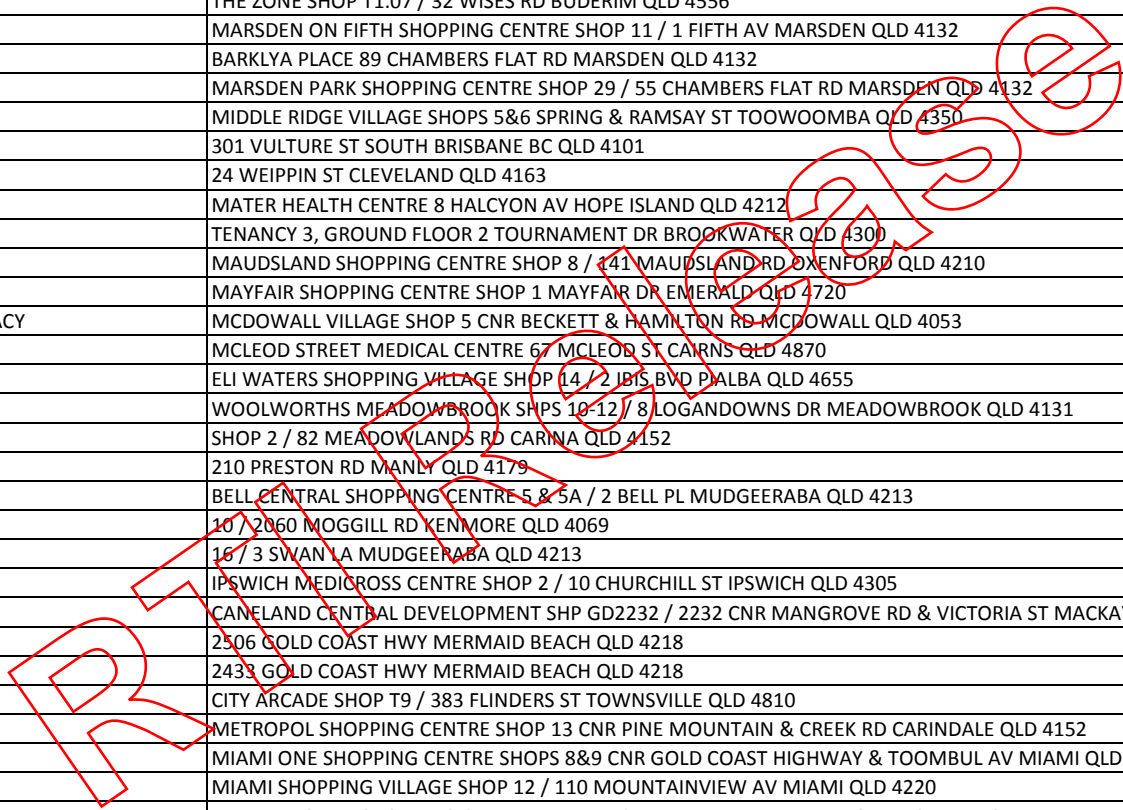

PHARMACY NAME	ADDRESS
MARINA MIRAGE PHARMACY	MARINA MIRAGE SHOPPING CENTRE SHOP 31 / 74 SEAWORLD DR MAIN BEACH QLD 4217
MARKET PLAZA PHARMACY	MARKET PLAZA SHOPPING CENTRE SHOP 1 / 49 MORAYFIELD RD CABOOLTURE QLD 4510
MARKET SQUARE DAY & NIGHT CHEMIST	MARKET SQUARE SHOPPING CENTRE SHOP 5 CNR MAINS ROAD & MCCULLOUGH ST SUNNYBANK QLD 4109
MARLIN COAST AMCAL PHARMACY	CAMPUS SHOPPING VILLAGE SHOPS 1-3 COOK HWY SMITHFIELD QLD 4878
MAROOCHY DAY AND NIGHT PHARMACY	B / 109 AERODROME RD MAROOCHYDORE QLD 4558
MAROOCHY WATERS PHARMACY	MAROOCHY WATERS MEDICAL PRACTICE 24 DENNA ST MAROOCHYDORE QLD 4558
MAROOCHYDORE 7 DAY MEDICAL CENTRE CHEMIST	SHOP 3 / 150 HORTON PDE MAROOCHYDORE QLD 4558
MAROOCHYDORE DISCOUNT DRUG STORE	THE ZONE SHOP T1.07 / 32 WISES RD BUDERIM QLD 4556
MARSDEN CHEMSAVE CHEMIST	MARSDEN ON FIFTH SHOPPING CENTRE SHOP 11 / 1 FIFTH AV MARSDEN QLD 4132
MARSDEN CLINIC DAY & NIGHT CHEMIST	BARKLYA PLACE 89 CHAMBERS FLAT RD MARSDEN QLD 4132
MARSDEN PARK AMCAL CHEMPRO CHEMIST	MARSDEN PARK SHOPPING CENTRE SHOP 29 / 55 CHAMBERS FLAT RD MARSDEN QLD 4132
MARY'S FAMILY PHARMACY	MIDDLE RIDGE VILLAGE SHOPS 5&6 SPRING & RAMSAY ST TOOWOOMBA QLD 4350
MATER (HOSPITAL) CHEMMART PHARMACY	301 VULTURE ST SOUTH BRISBANE BC QLD 4101
MATER PHARMACY	24 WEIPPIN ST CLEVELAND QLD 4163
MATER PHARMACY - HOPE ISLAND	MATER HEALTH CENTRE 8 HALCYON AV HOPE ISLAND QLD 4212
MATER PHARMACY BROOKWATER	TENANCY 3, GROUND FLOOR 2 TOURNAMENT DR BROOKWATER QLD 4300
MAUDSLAND PHARMACY	MAUDSLAND SHOPPING CENTRE SHOP 8 / 141 MAUDSLAND RD OXFENFORD QLD 4210
MAYFAIR DISCOUNT CHEMIST	MAYFAIR SHOPPING CENTRE SHOP 1 MAYFAIR DR EMERALD QLD 4720
MCDOWALL VILLAGE MEDICAL CENTRE PHARMACY	MCDOWALL VILLAGE SHOP 5 CNR BECKETT & HAMILTON RD MCDOWALL QLD 4053
MCLEOD STREET PHARMACY	MCLEOD STREET MEDICAL CENTRE 67 MCLEOD ST CAIRNS QLD 4870
MCWILLIAM'S PHARMACY	ELI WATERS SHOPPING VILLAGE SHOP 14 / 2 JBS BVD PALBA QLD 4655
MEADOWBROOK DISCOUNT DRUG STORE	WOOLWORTHS MEADOWBROOK SHPS 10-12 / 8 LOGANDOWNS DR MEADOWBROOK QLD 4131
MEADOWLANDS ROAD CHEMIST	SHOP 2 / 82 MEADOWLANDS RD CARINA QLD 4152
MEDICAL CENTRE PHARMACY	210 PRESTON RD MANLY QLD 4179
MEDICINE PLUS BELL CENTRAL	BELL CENTRAL SHOPPING CENTRE 5 & 5A / 2 BELL PL MUDGEERABA QLD 4213
MEDICINES 4 LESS PHARMACY	10 / 2060 MOGGILL RD KENMORE QLD 4069
MEDICINES PLUS PHARMACY	16 / 3 SWAN LA MUDGEERABA QLD 4213
MEDICROSS PHARMACY IPSWICH	IPSWICH MEDICROSS CENTRE SHOP 2 / 10 CHURCHILL ST IPSWICH QLD 4305
MEGA SAVE CHEMIST CANELAND	CANELAND CENTRAL DEVELOPMENT SHP GD2232 / 2232 CNR MANGROVE RD & VICTORIA ST MACKAY QLD 4740
MERMAID BEACH AMCAL CHEMPRO CHEMIST	2506 GOLD COAST HWY MERMAID BEACH QLD 4218
MERMAID BEACH PHARMACY	2433 GOLD COAST HWY MERMAID BEACH QLD 4218
METRO PHARMACY	CITY ARCADE SHOP T9 / 383 FLINDERS ST TOWNSVILLE QLD 4810
METROPOL PHARMACY	METROPOL SHOPPING CENTRE SHOP 13 CNR PINE MOUNTAIN & CREEK RD CARINDALE QLD 4152
MIAMI AMCAL CHEMIST	MIAMI ONE SHOPPING CENTRE SHOPS 8&9 CNR GOLD COAST HIGHWAY & TOOMBUL AV MIAMI QLD 4220
MIAMI VILLAGE CHEMPRO CHEMIST	MIAMI SHOPPING VILLAGE SHOP 12 / 110 MOUNTAINVIEW AV MIAMI QLD 4220
MIDDLEMOUNT PHARMACY	MIDDLEMOUNT SHOPPING CENTRE UNIT DD CENTENARY DR MIDDLEMOUNT QLD 4746
MIDWAY PHARMACY	SHOPS 8&9 / 538 OXLEY AV REDCLIFFE QLD 4020
MILLMERRAN PHARMACY	43 CAMPBELL ST MILLMERRAN QLD 4357
MILTON PHARMACY	CENTRO MILTON SHOP 11&12 BAROONA RD MILTON QLD 4064
MIRANI PHARMACY	SHOP 2 / 12 VICTORIA ST MIRANI QLD 4754
MIRIAM VALE PHARMACY	SHOP 4 / 27 BLOMFIELD ST MIRIAM VALE QLD 4677
MONTEREY KEYS PHARMACY	MONTEREY KEYS SHOPPING VILLAGE SHOP 5 / 175 MONTEREY KEYS DR MONTEREY KEYS QLD 4212
MONTO PHARMACY	44 NEWTON ST MONTO QLD 4630