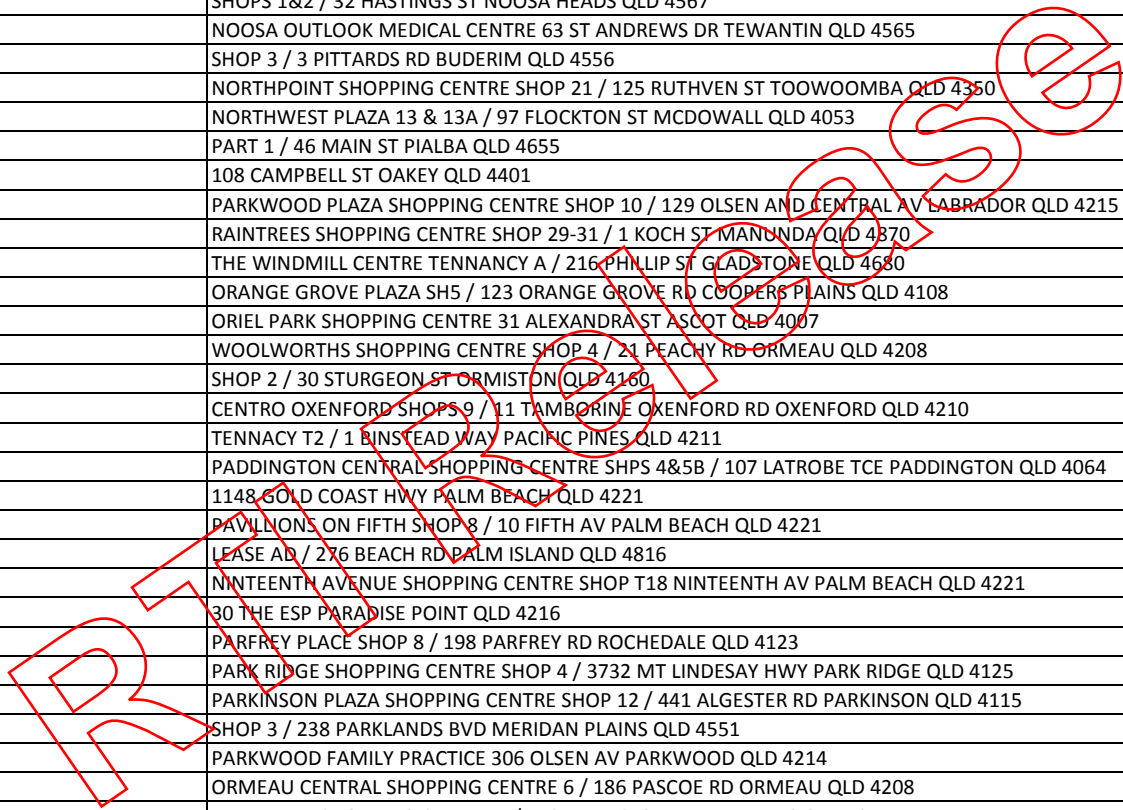

PHARMACY NAME	ADDRESS
NEWMARKET DAY AND NIGHT PHARMACY	76 ENOGGERA RD NEWMARKET QLD 4051
NEWMARKET DISCOUNT DRUG STORE	400 NEWMARKET RD NEWMARKET QLD 4051
NEWTOWN DISCOUNT DRUG STORE	NEWTOWN SHOPPING CENTRE SHOP 1 / 100 HILL ST TOOWOOMBA QLD 4350
NIND ST WEST END PHARMACY	SHOP 1 / 45 NIND ST SOUTHPORT QLD 4215
NINGI PHARMACY	NINGI MEDICAL CENTRE 1423 BRIBIE ISLAND RD NINGI QLD 4511
NINO CALABRO CHEMIST	PRIMARY MEDICAL AND DENTAL CENTRE SHOP 105 / 10 GRAND PLAZA DR BROWNS PLAINS QLD 4118
NOBBY BEACH PHARMACY	SHOP 5 / 2211 GOLD COAST HWY NOBBY BEACH QLD 4218
NOOSA HEADS PHARMACY	SHOPS 1&2 / 32 HASTINGS ST NOOSA HEADS QLD 4567
NOOSA OUTLOOK AMCAL PHARMACY	NOOSA OUTLOOK MEDICAL CENTRE 63 ST ANDREWS DR TEWANTIN QLD 4565
NORTH BUDERIM PHARMACY	SHOP 3 / 3 PITTARDS RD BUDERIM QLD 4556
NORTHPOINT PHARMACY	NORTHPOINT SHOPPING CENTRE SHOP 21 / 125 RUTHVEN ST TOOWOOMBA QLD 4350
NORTHWEST PLAZA CHEMIST	NORTHWEST PLAZA 13 & 13A / 97 FLOCKTON ST MCDOWALL QLD 4053
NOVA DISCOUNT PHARMACY	PART 1 / 46 MAIN ST PIALBA QLD 4655
OAKEY PHARMACY	108 CAMPBELL ST OAKEY QLD 4401
OLSEN AVENUE PHARMACY	PARKWOOD PLAZA SHOPPING CENTRE SHOP 10 / 129 OLSEN AND CENTRAL AV LABRADOR QLD 4215
OPTIMAL PHARMACY PLUS	RAINTREES SHOPPING CENTRE SHOP 29-31 / 1 KOCH ST MANUNDA QLD 4870
OPTIMAL PHARMACY PLUS KIN KORA	THE WINDMILL CENTRE TENNANCY A / 216 PHILLIP ST GLADSTONE QLD 4680
ORANGE GROVE ROAD PHARMACY	ORANGE GROVE PLAZA SH5 / 123 ORANGE GROVE RD COOPERS PLAINS QLD 4108
ORIEL PARK PHARMACY	ORIEL PARK SHOPPING CENTRE 31 ALEXANDRA ST ASCOT QLD 4007
ORMEAU DAY & NIGHT PHARMACY	WOOLWORTHS SHOPPING CENTRE SHOP 4 / 21 PEACHY RD ORMEAU QLD 4208
ORMISTON FAMILY PHARMACY	SHOP 2 / 30 STURGEON ST ORMISTON QLD 4160
OXENFORD AMCAL CHEMPRO CHEMIST	CENTRO OXENFORD SHOPS 9 / 11 TAMBORINE OXENFORD RD OXENFORD QLD 4210
PACIFIC PINES AMCAL CHEMPRO CHEMIST	TENNACY T2 / 1 BINSTAD WAY PACIFIC PINES QLD 4211
PADDINGTON CENTRAL PHARMACY	PADDINGTON CENTRAL SHOPPING CENTRE SHPS 4&5B / 107 LATROBE TCE PADDINGTON QLD 4064
PALM BEACH 7 DAY AMCAL CHEMPRO CHEMIST	1148 GOLD COAST HWY PALM BEACH QLD 4221
PALM BEACH PHARMACY	PAVILLIONS ON FIFTH SHOP 8 / 10 FIFTH AV PALM BEACH QLD 4221
PALM ISLAND PHARMACY	LEASE AD / 276 BEACH RD PALM ISLAND QLD 4816
PALM WATERS AMCAL CHEMIST	NINTEENTH AVENUE SHOPPING CENTRE SHOP T18 NINTEENTH AV PALM BEACH QLD 4221
PARADISE POINT CHEMPRO CHEMIST	30 THE ESP PARADISE POINT QLD 4216
PARFREY ROAD PHARMACY	PARFREY PLACE SHOP 8 / 198 PARFREY RD ROCHEDALE QLD 4123
PARK RIDGE TERRY WHITE CHEMIST	PARK RIDGE SHOPPING CENTRE SHOP 4 / 3732 MT LINDESAY HWY PARK RIDGE QLD 4125
PARKINSON DISCOUNT DRUG STORE	PARKINSON PLAZA SHOPPING CENTRE SHOP 12 / 441 ALGESTER RD PARKINSON QLD 4115
PARKLANDS CHEMMART PHARMACY	SHOP 3 / 238 PARKLANDS BVD MERIDAN PLAINS QLD 4551
PARKWOOD FAMILY CHEMPRO CHEMIST	PARKWOOD FAMILY PRACTICE 306 OLSEN AV PARKWOOD QLD 4214
PASCOE ROAD PRESCRIPTION CENTRE CHEMIST	ORMEAU CENTRAL SHOPPING CENTRE 6 / 186 PASCOE RD ORMEAU QLD 4208
PATRICKS ROAD PHARMACY	FERNY FAIR SHOPPING CENTRE 4 / 170 PATRICKS RD FERNY HILLS QLD 4055
PEASE STREET DISCOUNT DRUG STORE	PICCONE'S SHOPPING VILLAGE SHOP 27 / 161 PEASE ST MANOORA QLD 4870
PELICAN WATERS PHARMACY	PELICAN WATERS SHOPPING VILLAGE 44 PELICAN WATERS BVD PELICAN WATERS QLD 4551
PEREGIAN BEACH PHARMACY	PEREGIAN VILLAGE MARKET SHOP 1 / 215 DAVID LOW WAY PEREGIAN BEACH QLD 4573
PETER KOLB AMCAL PHARMACY MIDDLE PARK	PARK VILLAGE SHOPPING CENTRE SHOP 25&26 / 92 HORIZON DR MIDDLE PARK QLD 4074
PETRIE VILLAGE PHARMACY	SH 2,3 & 4 / 15 DAYBORO RD PETRIE QLD 4502
PHARMACEUTICAL REHABILITATION SERVICES BEENLEIGH	10 / 82 CITY RD BEENLEIGH QLD 4207
PHARMACY 4 LESS BRACKEN RIDGE	BRACKEN RIDGE PLAZA SHOP 22-24 CNR NORRIS & TELEGRAPH RD BRACKEN RIDGE QLD 4017