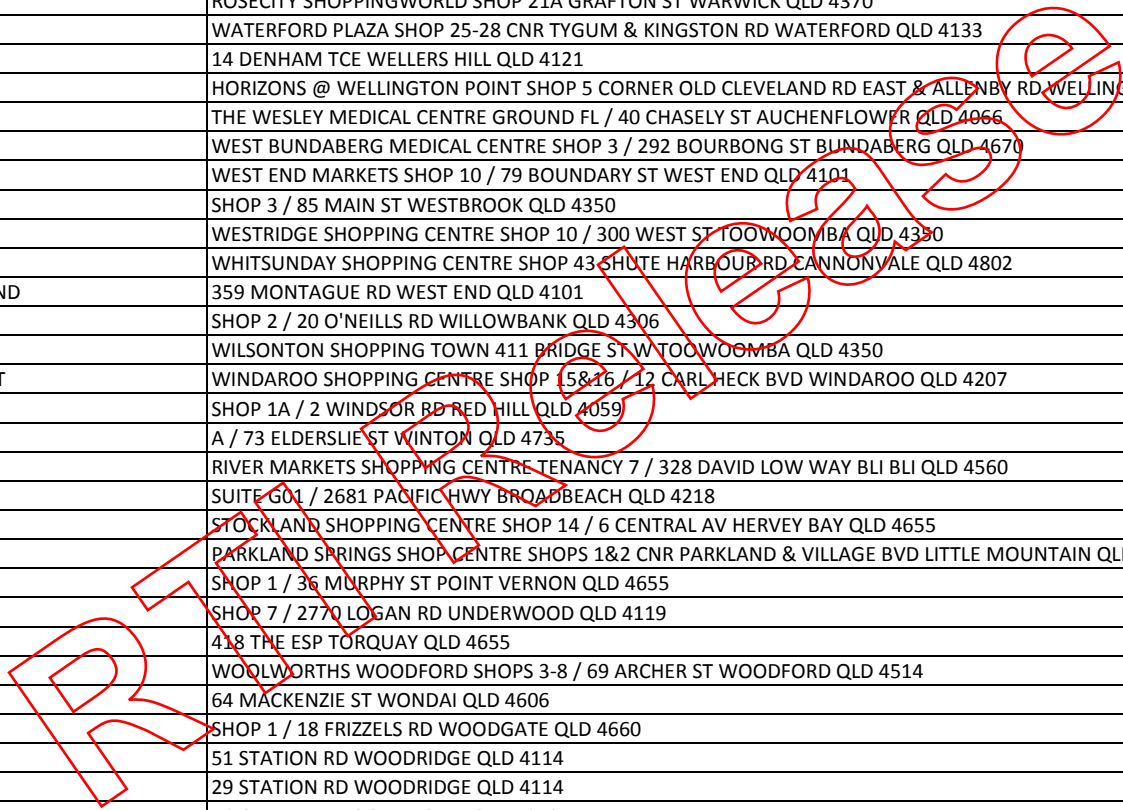

PHARMACY NAME	ADDRESS
WALLER ROAD PHARMACY	REGENTS PARK SHOPPING CENTRE SHOP 4 / 195 WALLER RD REGENTS PARK QLD 4118
WALLOON PHARMACY	SHOP 2 & 3 / 2 QUEEN ST WALLOON QLD 4306
WALLUMBILLA PHARMACY	41 GEORGE ST WALLUMBILLA QLD 4428
WARANA DISCOUNT DRUG STORE	KAWANA SANDS SHOPPING CENTRE SHOP 5 / 179 NICKLIN WAY WARANA QLD 4575
WARNER LAKES PHARMACY	2 / 1185 OLD NORTH RD WARNER QLD 4500
WARNER PHARMASAVE CHEMIST	PACIFIC FAIR SHOPPING CENTRE SHOP 1536 / 78 HOOKER BVD BROADBEACH QLD 4218
WARRIGAL ROAD AMCAL CHEMPRO CHEMIST	EIGHT MILE PLAINS 7 DAY SHOPPING CENTRE SHOP 1A / 218 PADSTOW RD EIGHT MILE PLAINS QLD 4113
WARWICK DISCOUNT DRUG STORE	ROSECITY SHOPPINGWORLD SHOP 21A GRAFTON ST WARWICK QLD 4370
WATERFORD DISCOUNT CHEMIST	WATERFORD PLAZA SHOP 25-28 CNR TYGUM & KINGSTON RD WATERFORD QLD 4133
WELLERS HILL PHARMACY	14 DENHAM TCE WELLERS HILL QLD 4121
WELLINGTON POINT DISCOUNT DRUG STORE	HORIZONS @ WELLINGTON POINT SHOP 5 CORNER OLD CLEVELAND RD EAST & ALLENBY RD WELLINGTON POINT QLD 4160
WESLEY MEDICAL CENTRE PHARMACY	THE WESLEY MEDICAL CENTRE GROUND FL / 40 CHASELY ST AUCHENFLOWER QLD 4066
WEST BUNDABERG PHARMACY	WEST BUNDABERG MEDICAL CENTRE SHOP 3 / 292 BOURBONG ST BUNDABERG QLD 4670
WEST END DISCOUNT DRUG STORE	WEST END MARKETS SHOP 10 / 79 BOUNDARY ST WEST END QLD 4101
WESTBROOK COMMUNITY CHEMIST	SHOP 3 / 85 MAIN ST WESTBROOK QLD 4350
WESTRIDGE DAY & NIGHT PHARMACY	WESTRIDGE SHOPPING CENTRE SHOP 10 / 300 WEST ST TOOWOOMBA QLD 4350
WHITSUNDAY PHARMACY	WHITSUNDAY SHOPPING CENTRE SHOP 43 SHUTE HARBOUR RD CANNONVALE QLD 4802
WHOLEHEALTH DISCOUNT DRUGSTORE WEST END	359 MONTAGUE RD WEST END QLD 4101
WILLOWBANK PHARMACY	SHOP 2 / 20 O'NEILLS RD WILLOWBANK QLD 4306
WILSONTON AMCAL PHARMACY	WILSONTON SHOPPING TOWN 411 BRIDGE ST W TOOWOOMBA QLD 4350
WINDAROO VILLAGE AMCAL CHEMPRO CHEMIST	WINDAROO SHOPPING CENTRE SHOP 15&16 / 12 CARL HECK BVD WINDAROO QLD 4207
WINDSOR ROAD PHARMACY	SHOP 1A / 2 WINDSOR RD RED HILL QLD 4059
WINTON PHARMACY	A / 73 ELDERSLIE ST WINTON QLD 4735
WIZARD PHARMACY BLI BLI	RIVER MARKETS SHOPPING CENTRE TENANCY 7 / 328 DAVID LOW WAY BLI BLI QLD 4560
WIZARD PHARMACY BROADBEACH	SUITE 601 / 2681 PACIFIC HWY BROADBEACH QLD 4218
WIZARD PHARMACY HERVEY BAY	STOCKLAND SHOPPING CENTRE SHOP 14 / 6 CENTRAL AV HERVEY BAY QLD 4655
WIZARD PHARMACY LITTLE MOUNTAIN	PARKLAND SPRINGS SHOP CENTRE SHOPS 1&2 CNR PARKLAND & VILLAGE BVD LITTLE MOUNTAIN QLD 4551
WIZARD PHARMACY POINT VERNON	SHOP 1 / 36 MURPHY ST POINT VERNON QLD 4655
WIZARD PHARMACY ROCHEDALE	SHOP 7 / 2770 LOGAN RD UNDERWOOD QLD 4119
WIZARD PHARMACY TORQUAY	418 THE ESP TORQUAY QLD 4655
WIZARD PHARMACY WOODFORD	WOOLWORTHS WOODFORD SHOPS 3-8 / 69 ARCHER ST WOODFORD QLD 4514
WONDAI PHARMACY	64 MACKENZIE ST WONDAI QLD 4606
WOODGATE BEACH PHARMACY	SHOP 1 / 18 FRIZZELS RD WOODGATE QLD 4660
WOODRIDGE DISCOUNT PHARMACY	51 STATION RD WOODRIDGE QLD 4114
WOODRIDGE PRESCRIPTION CENTRE	29 STATION RD WOODRIDGE QLD 4114
WOODY POINT PHARMACY	46 OXLEY AV WOODY POINT QLD 4019
WOOMBYE PHARMACY	24 BLACKALL ST WOOMBYE QLD 4559
WOORIM SURFSIDE PHARMACY	SHOP 4,5&6 / 22 JACANA AV WOORIM QLD 4507
WULGURU PHARMACY	WENDALL SHOPPING CENTRE SHOP 1 / 346 STUART DR WULGURU QLD 4811
WYNNUM CENTRAL PHARMACY	97 EDITH ST WYNNUM CENTRAL QLD 4178
WYNNUM DAY AND NIGHT PHARMACY	160 FLORENCE ST WYNNUM QLD 4178
YARRABAH PHARMACY	GIRRINY YEALAMUCKA HEALTH SERVICE 1 BUKKI RD YARRABAH QLD 4871
YARRAMAN PHARMACY	5 MARGARET ST YARRAMAN QLD 4614