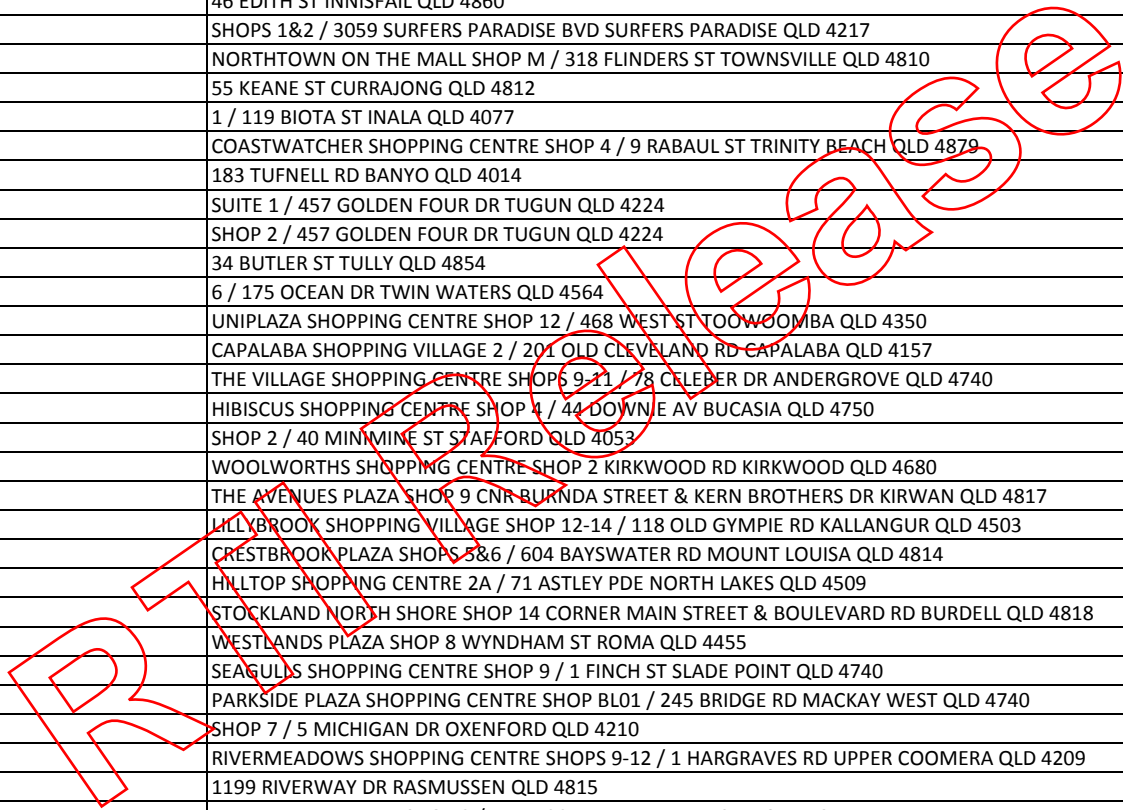

PHARMACY NAME	ADDRESS
TINANA FRIENDLY SOCIETY PHARMACY	WESTSIDE SHOPPING CENTRE SHOP 2 / 201 GYMPIE RD TINANA QLD 4650
TOOGOLAWAH PHARMACY	89 CRESSBROOK ST TOOGOLAWAH QLD 4313
TOOGOOM PHARMACY	SHOP 4 / 6 JEPPESEN RD TOOGOOM QLD 4655
TOORBUL COMMUNITY PHARMACY	SHOP 2 / 109 THE ESP TOORBUL QLD 4510
TOOWONG DAY & NIGHT DISCOUNT DRUG STORE	34 SHERWOOD RD TOOWONG QLD 4066
TOOWOOMBA 7 DAY PHARMACY	121 NEIL ST TOOWOOMBA QLD 4350
TOOWOOMBA CENTRAL DISCOUNT DRUG STORE	8 MYLNE ST TOOWOOMBA QLD 4350
TORRE'S PHARMACY	46 EDITH ST INNISFAIL QLD 4860
TOWERS CHEMPRO CHEMIST	SHOPS 1&2 / 3059 SURFERS PARADISE BVD SURFERS PARADISE QLD 4217
TOWNSVILLE CITY PHARMACY	NORTHTOWN ON THE MALL SHOP M / 318 FLINDERS ST TOWNSVILLE QLD 4810
TOWNSVILLE MEDICAL CENTRE PHARMACY	55 KEANE ST CURRAJONG QLD 4812
TRAN'S PHARMACY	1 / 119 BIOTA ST INALA QLD 4077
TRINITY BEACH PHARMACY	COASTWATCHER SHOPPING CENTRE SHOP 4 / 9 RABAU ST TRINITY BEACH QLD 4879
TUFNELL ROAD PHARMACY	183 TUFNELL RD BANYO QLD 4014
TUGUN CHEMPRO CHEMIST	SUITE 1 / 457 GOLDEN FOUR DR TUGUN QLD 4224
TUGUN COMPOUNDING PHARMACY	SHOP 2 / 457 GOLDEN FOUR DR TUGUN QLD 4224
TULLY RAYCARE FAMILY PHARMACY	34 BUTLER ST TULLY QLD 4854
TWIN WATERS PHARMACY	6 / 175 OCEAN DR TWIN WATERS QLD 4564
UNIPLAZA PHARMACY	UNIPLAZA SHOPPING CENTRE SHOP 12 / 468 WEST ST TOOWOOMBA QLD 4350
UNITED CHEMIST EXPRESS CAPALABA	CAPALABA SHOPPING VILLAGE 2 / 201 OLD CLEVELAND RD CAPALABA QLD 4157
UNITED CHEMISTS ANDERGROVE	THE VILLAGE SHOPPING CENTRE SHOPS 9-11 / 78 CELEBER DR ANDERGROVE QLD 4740
UNITED CHEMISTS BUCASIA	HIBISCUS SHOPPING CENTRE SHOP 4 / 44 DOWNIE AV BUCASIA QLD 4750
UNITED CHEMISTS EXPRESS STAFFORD HEIGHTS	SHOP 2 / 40 MINMINE ST STAFFORD QLD 4053
UNITED CHEMISTS KIRKWOOD	WOOLWORTHS SHOPPING CENTRE SHOP 2 KIRKWOOD RD KIRKWOOD QLD 4680
UNITED CHEMISTS KIRWAN	THE AVENUES PLAZA SHOP 9 CNR BURINDA STREET & KERN BROTHERS DR KIRWAN QLD 4817
UNITED CHEMISTS LILLYBROOK	LILLYBROOK SHOPPING VILLAGE SHOP 12-14 / 118 OLD GYMPIE RD KALLANGUR QLD 4503
UNITED CHEMISTS MOUNT LOUISA	CRESTBROOK PLAZA SHOPS 5&6 / 604 BAYSWATER RD MOUNT LOUISA QLD 4814
UNITED CHEMISTS NORTH LAKES	HILLTOP SHOPPING CENTRE 2A / 71 ASTLEY PDE NORTH LAKES QLD 4509
UNITED CHEMISTS NORTH SHORE	STOCKLAND NORTH SHORE SHOP 14 CORNER MAIN STREET & BOULEVARD RD BURDELL QLD 4818
UNITED CHEMISTS ROMA	WESTLANDS PLAZA SHOP 8 WYNDHAM ST ROMA QLD 4455
UNITED CHEMISTS SLADE POINT	SEAGULS SHOPPING CENTRE SHOP 9 / 1 FINCH ST SLADE POINT QLD 4740
UNITED CHEMISTS WEST MACKAY PHARMACY	PARKSIDE PLAZA SHOPPING CENTRE SHOP BL01 / 245 BRIDGE RD MACKAY WEST QLD 4740
UNITED DISCOUNT EXPRESS OXFENFORD	SHOP 7 / 5 MICHIGAN DR OXFENFORD QLD 4210
UPPER COOMERA AMCAL CHEMPRO CHEMIST	RIVERMEADOWS SHOPPING CENTRE SHOPS 9-12 / 1 HARGRAVES RD UPPER COOMERA QLD 4209
UPPER ROSS DISCOUNT DRUG STORE	1199 RIVERWAY DR RASMUSSEN QLD 4815
URANGAN MARINA PHARMACY	WHALE BAY MARINA SHOP 2 / 17 BUCCANEER AV URANGAN QLD 4655
VARSITY CHEMPRO CHEMIST	BURLEIGH HOMESPACE SHOP 8 / 1 SANTA MARIA CRT BURLEIGH WATERS QLD 4220
VICTORIA POINT MEDICAL CENTRE PHARMACY	VICTORIA POINT PROFESSIONAL CENTRE SUITE 4&7 / 453 CLEVELAND REDLAND BAY RD VICTORIA POINT QLD 4165
VICTORIA POINT PHARMACY	PELICANS NEST SHOP 10 / 149 COLBURN AV VICTORIA POINT QLD 4165
VIENNA ROAD FAMILY CHEMIST	VIENNA RD FAMILY PRACTICE 195 VIENNA RD ALEXANDRA HILLS QLD 4161
VINCENT VILLAGE CHEMMART CHEMIST	SHOP 1 / 38 HIVERS ST VINCENT QLD 4814
WALKER'S PHARMACY	SHOP 4 / 110 ARCHER ST WOODFORD QLD 4514
WALKERSTON GUARDIAN PHARMACY	SHOP 1 / 6 DUTTON ST WALKERSTON QLD 4751