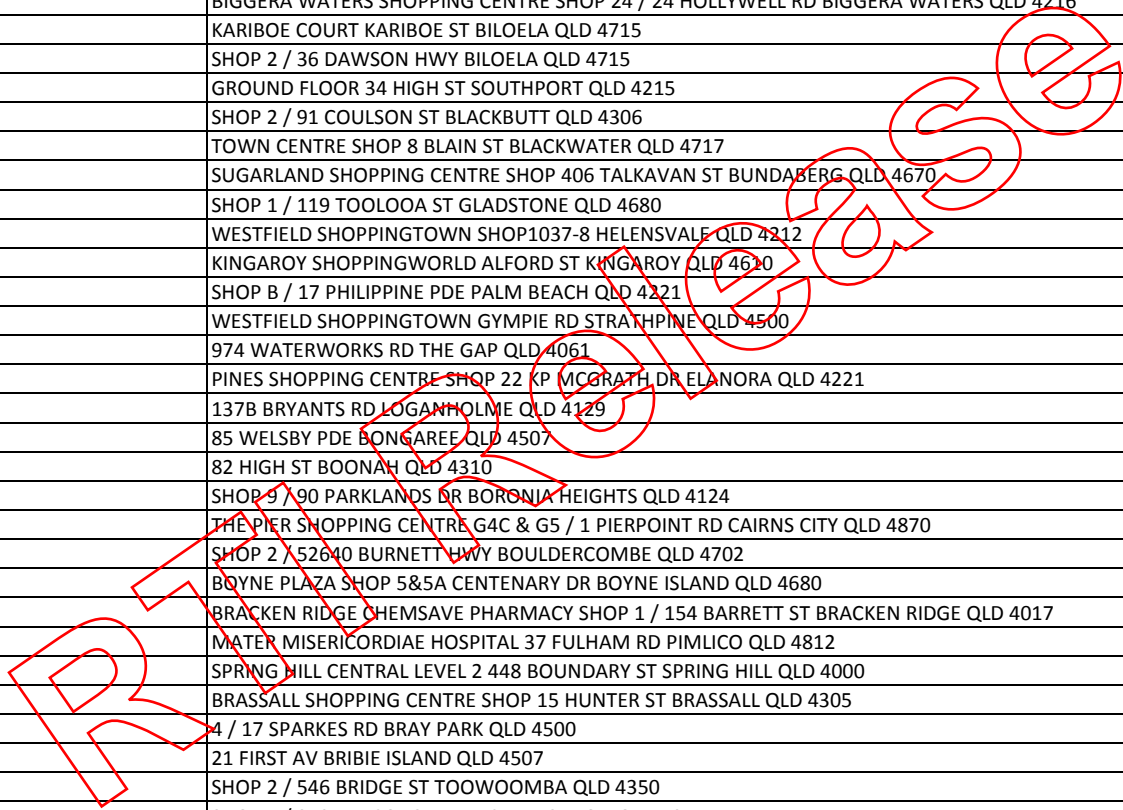

PHARMACY NAME	ADDRESS
BELMONT PHARMACY	BELMONT ROAD SHOPPING VILLAGE SHOP 11 / 185 BELMONT RD BELMONT QLD 4153
BELMONT PRIVATE HOSPITAL PHARMACY CDN	1220 CREEK RD CARINA QLD 4152
BENOWA GARDENS AMCAL CHEMPRO CHEMIST	BENOWA GARDENS SHOPPING CENTRE SHOP 10 / 203 BENOWA RD BENOWA QLD 4217
BENOWA VILLAGE CHEMPRO CHEMIST	BENOWA VILLAGE 406 ASHMORE RD BENOWA QLD 4217
BETHANIA PHARMACY	SHOP 2 / 78 STATION RD BETHANIA QLD 4205
BETTER HEALTH PHARMACY VICTORIA POINT TOWN CENTRE	VICTORIA POINT TOWNCENTRE 22 / 349 COLBURN ST VICTORIA POINT QLD 4165
BIGGENDEN PHARMACY	37 EDWARD ST BIGGENDEN QLD 4621
BIGGERA WATERS PHARMACY	BIGGERA WATERS SHOPPING CENTRE SHOP 24 / 24 HOLLYWELL RD BIGGERA WATERS QLD 4216
BILOELA DISCOUNT CHEMIST	KARIBOE COURT KARIBOE ST BILOELA QLD 4715
BILOELA MEDICAL CENTRE PHARMACY	SHOP 2 / 36 DAWSON HWY BILOELA QLD 4715
BIOPHARM	GROUND FLOOR 34 HIGH ST SOUTHPORT QLD 4215
BLACKBUTT PHARMACY	SHOP 2 / 91 COULSON ST BLACKBUTT QLD 4306
BLACKWATER PHARMACY	TOWN CENTRE SHOP 8 BLAIN ST BLACKWATER QLD 4717
BLOOMS THE CHEMIST BUNDABERG	SUGARLAND SHOPPING CENTRE SHOP 406 TALKAVAN ST BUNDABERG QLD 4670
BLOOMS THE CHEMIST GLADSTONE	SHOP 1 / 119 TOOLOOA ST GLADSTONE QLD 4680
BLOOMS THE CHEMIST HELENSVALE	WESTFIELD SHOPPINGTOWN SHOP1037-8 HELENSVALE QLD 4212
BLOOMS THE CHEMIST KINGAROY	KINGAROY SHOPPINGWORLD ALFORD ST KINGAROY QLD 4620
BLOOMS THE CHEMIST LAKESIDE	SHOP B / 17 PHILIPPINE PDE PALM BEACH QLD 4221
BLOOMS THE CHEMIST STRATHPINE	WESTFIELD SHOPPINGTOWN GYMPIE RD STRATHPINE QLD 4500
BLOOMS THE CHEMIST THE GAP	974 WATERWORKS RD THE GAP QLD 4061
BLOOMS THE CHEMIST THE PINES	PINES SHOPPING CENTRE SHOP 22 KP MCGRATH DR ELANORA QLD 4221
BOB THE PHARMACIST	137B BRYANTS RD LOGANHOLME QLD 4129
BONGAREE PHARMACISTS ADVICE	85 WELSBY PDE BONGAREE QLD 4507
BOONAH PHARMACY	82 HIGH ST BOONAH QLD 4310
BORONIA HEIGHTS DAY & NIGHT PHARMACY	SHOP 9 / 90 PARKLANDS DR BORONIA HEIGHTS QLD 4124
BOTANICAL CHEMIST CAIRNS	THE PIER SHOPPING CENTRE G4C & G5 / 1 PIERPOINT RD CAIRNS CITY QLD 4870
BOULDERCOMBE DISCOUNT PHARMACY	SHOP 2 / 52640 BURNETT HWY BOULDERCOMBE QLD 4702
BOYNE TANNUM DISCOUNT DRUG STORE	BOYNE PLAZA SHOP 5&5A CENTENARY DR BOYNE ISLAND QLD 4680
BRACKEN RIDGE PHARMACY	BRACKEN RIDGE CHEMSAVE PHARMACY SHOP 1 / 154 BARRETT ST BRACKEN RIDGE QLD 4017
BRAND AND BREWER HOSPITAL PHARMACY	MATER MISERICORDIAE HOSPITAL 37 FULHAM RD PIMLICO QLD 4812
BRAND'S PHARMACY - SPRING HILL	SPRING HILL CENTRAL LEVEL 2 448 BOUNDARY ST SPRING HILL QLD 4000
BRASSALL PHARMACY	BRASSALL SHOPPING CENTRE SHOP 15 HUNTER ST BRASSALL QLD 4305
BRAY PARK PHARMACY	4 / 17 SPARKES RD BRAY PARK QLD 4500
BRIBIE ISLAND DISCOUNT DRUG STORE	21 FIRST AV BRIBIE ISLAND QLD 4507
BRIDGE STREET PLAZA PHARMACY	SHOP 2 / 546 BRIDGE ST TOOWOOMBA QLD 4350
BRIGHTON PHARMACY	SHOP 5 / 353 BEACONSFIELD TCE BRIGHTON QLD 4017
BRIGHTWATER PHARMACY	BRIGHTWATER MARKETPLACE TENANCY 9 / 79 ATTENUATA DR MOUNTAIN CREEK QLD 4557
BRISBANE COMPOUNDING PHARMACY	1002 / 16 HAMILTON PL BOWEN HILLS QLD 4006
BROADBEACH AMCAL CHEMPRO COMPOUNDING CHEMIST	ORACLE EAST 6 CHARLES AV BROADBEACH QLD 4218
BROADBEACH DAY & NIGHT CHEMIST	UNITS 3-5 / 2723 GOLD COAST HWY BROADBEACH QLD 4218
BROADBEACH WATERS PHARMACY	MONACO CENTRE SHOP 4 / 110 MONACO ST BROADBEACH WATERS QLD 4218
BROADWATER PHARMACY	SHOP 1 / 15 BRISBANE RD BIGGERA WATERS QLD 4216
BRONBERG PLAZA CHEMPRO CHEMIST	BRONBERG PLAZA SHOP 1&3 / 138 SLATYER AV SOUTHPORT QLD 4215