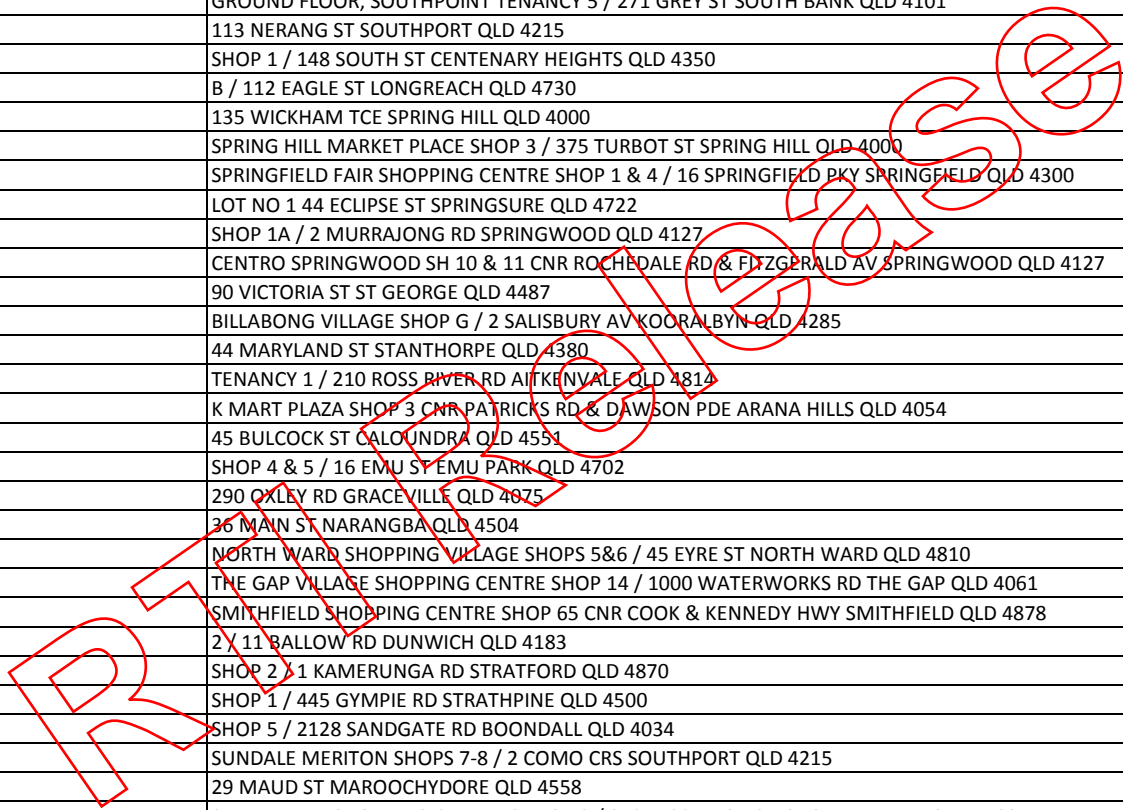

PHARMACY NAME	ADDRESS
SCOTT STREET PHARMACY	SHOP 1 / 15 SCOTT ST TOOWOOMBA QLD 4350
SELINA STREET PHARMACY	SHOP L / 145 WYNNUM NORTH RD WYNNUM NORTH QLD 4178
SHAW ROAD PHARMACY	SHOP 6 / 216 SHAW RD WAVELL HEIGHTS QLD 4012
SHERWOOD PHARMACY	SHOPS 6-8 / 672 SHERWOOD RD SHERWOOD QLD 4075
SLACKS CREEK DISCOUNT DRUG STORE	268 KINGSTON RD SLACKS CREEK QLD 4127
SORRENTO AMCAL CHEMPRO CHEMIST	SORRENTO SHOPPING VILLAGE 20 BUNDALL ST BUNDALL QLD 4217
SOUTH ROCKHAMPTON DISCOUNT DRUG STORE	SHOP 8 / 111 GEORGE ST ROCKHAMPTON QLD 4700
SOUTHBANK PHARMACY	GROUND FLOOR, SOUTHPOINT TENANCY 5 / 271 GREY ST SOUTH BANK QLD 4101
SOUTHPORT CHEMPRO CHEMIST	113 NERANG ST SOUTHPORT QLD 4215
SOUTHTOWN PHARMACY	SHOP 1 / 148 SOUTH ST CENTENARY HEIGHTS QLD 4350
SPEIRS PHARMACY	B / 112 EAGLE ST LONGREACH QLD 4730
SPRING HILL PHARMACY	135 WICKHAM TCE SPRING HILL QLD 4000
SPRING HILL PRICELINE PHARMACY	SPRING HILL MARKET PLACE SHOP 3 / 375 TURBOT ST SPRING HILL QLD 4000
SPRINGFIELD DAY & NIGHT CHEMIST	SPRINGFIELD FAIR SHOPPING CENTRE SHOP 1 & 4 / 16 SPRINGFIELD PKY SPRINGFIELD QLD 4300
SPRINGSURE PHARMACY	LOT NO 1 44 ECLIPSE ST SPRINGSURE QLD 4722
SPRINGWOOD DAY & NIGHT PHARMACY	SHOP 1A / 2 MURRAJONG RD SPRINGWOOD QLD 4127
SPRINGWOOD DISCOUNT DRUG STORE	CENTRO SPRINGWOOD SH 10 & 11 CNR ROCHEDALE RD & FITZGERALD AV SPRINGWOOD QLD 4127
ST GEORGE PHARMACY	90 VICTORIA ST ST GEORGE QLD 4487
ST MARY PHARMACY	BILLABONG VILLAGE SHOP G / 2 SALISBURY AV KOORALBYN QLD 4285
STANTHORPE SOUL PATTINSON CHEMIST	44 MARYLAND ST STANTHORPE QLD 4380
STAR DISCOUNT CHEMIST AITKENVALE	TENANCY 1 / 210 ROSS RIVER RD AITKENVALE QLD 4814
STAR DISCOUNT CHEMIST ARANA HILLS	K MART PLAZA SHOP 3 CNR PATRICKS RD & DAWSON PDE ARANA HILLS QLD 4054
STAR DISCOUNT CHEMIST CALOUNDRA	45 BULCOCK ST CALOUNDRA QLD 4554
STAR DISCOUNT CHEMIST EMU PARK	SHOP 4 & 5 / 16 EMU ST EMU PARK QLD 4702
STAR DISCOUNT CHEMIST GRACEVILLE	290 OXLEY RD GRACEVILLE QLD 4075
STAR DISCOUNT CHEMIST NARANGBA	36 MAIN ST NARANGBA QLD 4504
STAR DISCOUNT CHEMIST NORTH WARD	NORTH WARD SHOPPING VILLAGE SHOPS 5&6 / 45 EYRE ST NORTH WARD QLD 4810
STAR DISCOUNT CHEMIST THE GAP	THE GAP VILLAGE SHOPPING CENTRE SHOP 14 / 1000 WATERWORKS RD THE GAP QLD 4061
STAR DISCOUNT CHEMISTS SMITHFIELD	SMITHFIELD SHOPPING CENTRE SHOP 65 CNR COOK & KENNEDY HWY SMITHFIELD QLD 4878
STRADBROKE PHARMACY	2 / 11 BALLOW RD DUNWICH QLD 4183
STRATFORD VILLAGE PHARMACY	SHOP 2 / 1 KAMERUNGA RD STRATFORD QLD 4870
STRATHPINE DISCOUNT DRUG STORE	SHOP 1 / 445 GYMPIE RD STRATHPINE QLD 4500
SUE'S CORNER DISCOUNT DRUG STORE	SHOP 5 / 2128 SANDGATE RD BOONDALL QLD 4034
SUNDALE MERITON CHEMPRO CHEMIST	SUNDALE MERITON SHOPS 7-8 / 2 COMO CRS SOUTHPORT QLD 4215
SUNNY CHEMIST PTY LTD	29 MAUD ST MAROOCHYDORE QLD 4558
SUNNY PARK DISCOUNT DRUG STORE	SUNNY PARK SHOPPING CENTRE SH 10-13 / 342 MCCULLOUGH ST SUNNYBANK QLD 4109
SUNNYBANK HILLS MEDICAL CENTRE PHARMACY	SUITE 1 / 538 COMPTON RD STRETTON QLD 4116
SUNNYBANK HILLS PHARMACY	SUNNYBANK HILLS SHOPPING CENTRE 4 NOELANA ST SUNNYBANK HILLS QLD 4109
SUNNYBANK HILLS PRICELINE PHARMACY	SUNNYBANK HILLS SHOPPINGTOWN SHOP 4 CNR COMPTON & CALAM RD SUNNYBANK HILLS QLD 4109
SUNNYBANK PHARMACY	SUNNYBANK TIMES SQUARE SHOP 16 / 250 MCCULLOUGH ST SUNNYBANK QLD 4109
SUNRISE PHARMACY PROSERPINE	SHOP2 / 140 MAIN ST PROSERPINE QLD 4800
SUPERPHARM ZILLMERE	35 HANDFORD RD ZILLMERE QLD 4034
SUPERPHARMACY	187 DAYS RD GRANGE QLD 4051